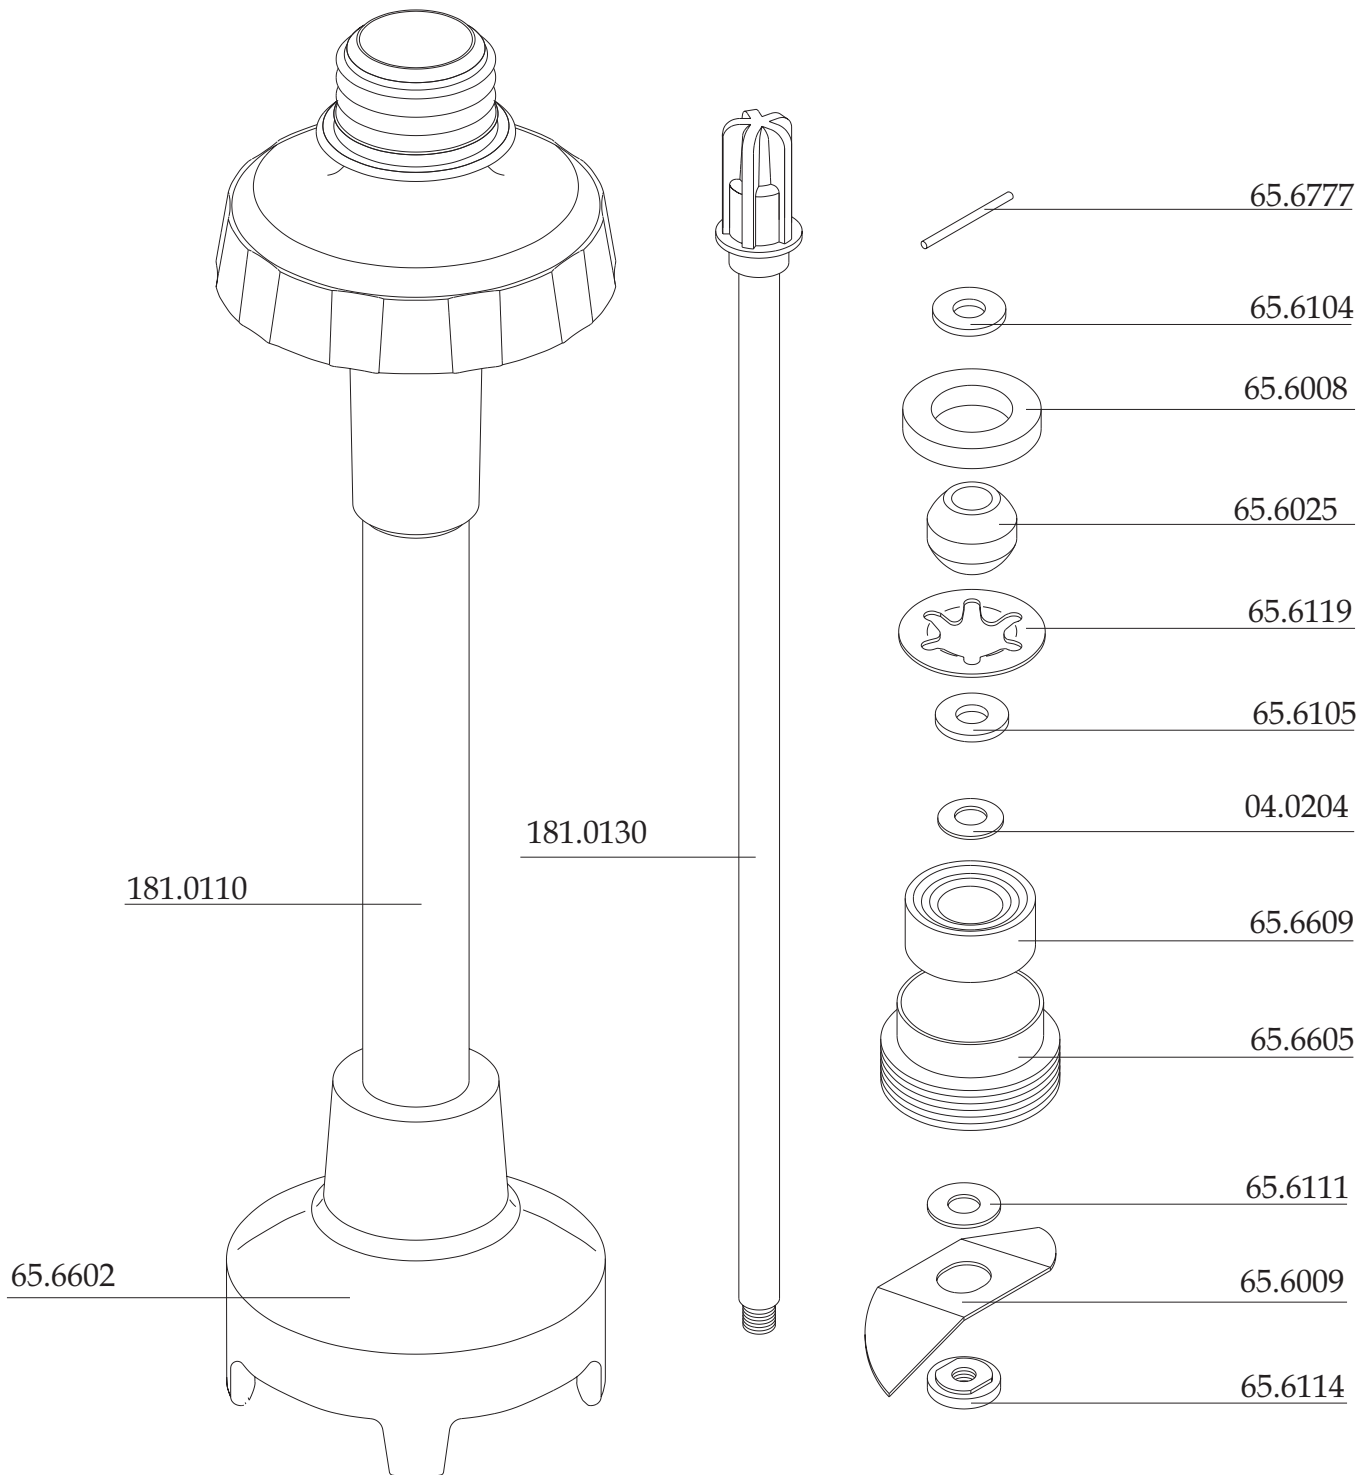

IV MIXER 181.5 / ZELMER HUNGARY

ACCESSORIES - 181.0100