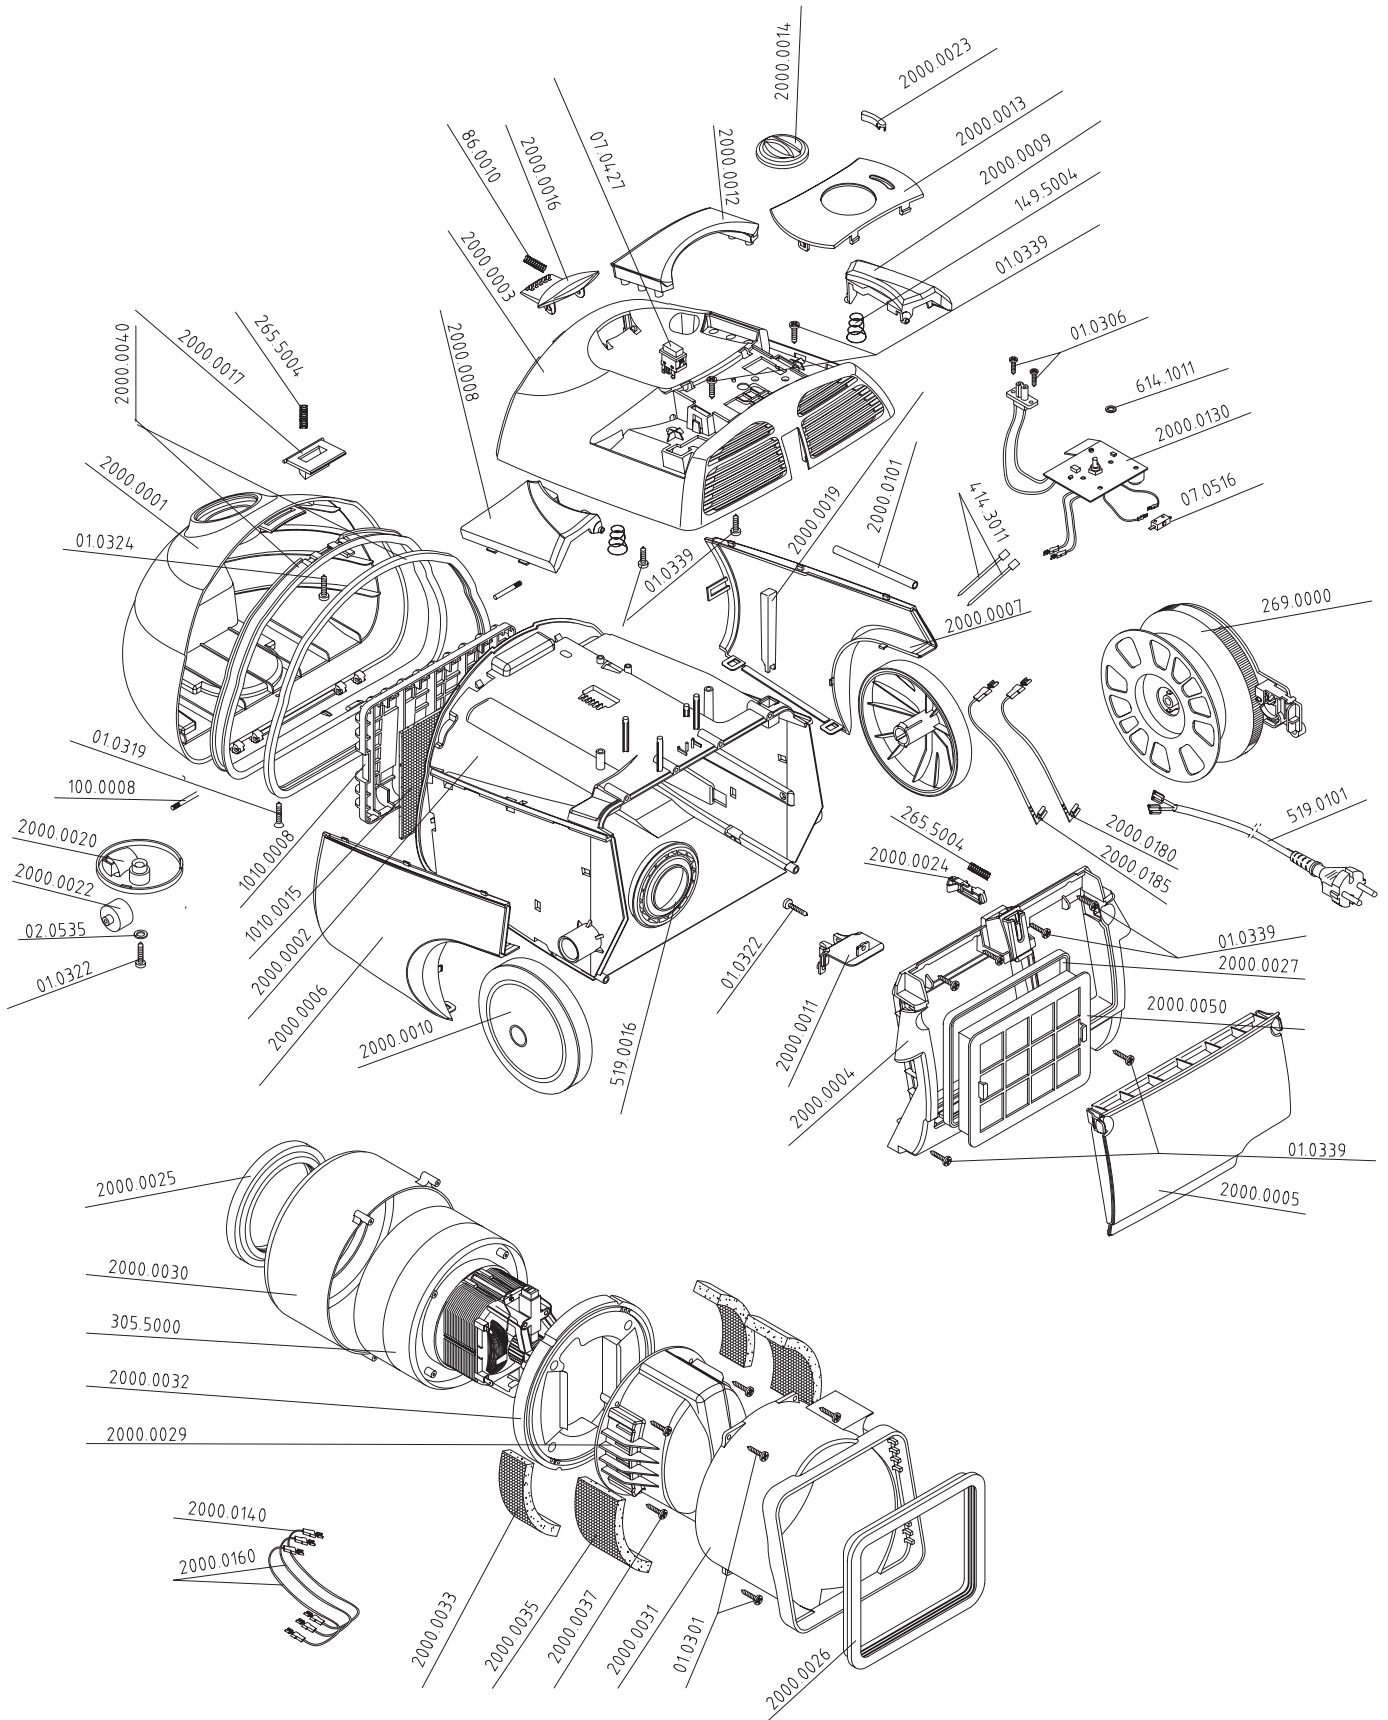

I VACUUM CLEANER TYPE 2000.0.B04S (COLOUR RED METALLIC) ZELMER HUNGARY

II SUCTION UNIT 305.5000

III CORD WINDER 269.0000

IV VACUUM CLEANER ACCESSORIES
TYPE ZELMER 2000.0.B04S (COLOUR RED METALLIC)
ZELMER HUNGARY

V ELECTRICAL DIAGRAM OF THE VACUUM CLEANER TYPE ZELMER 2000.0.B04S (COLOUR RED METALLIC) ZELMER HUNGARY

- M -suction unit
- MP -parksystem microswitch
- WG -main switch
- Z -cord winder
- G - electrobrush - socket