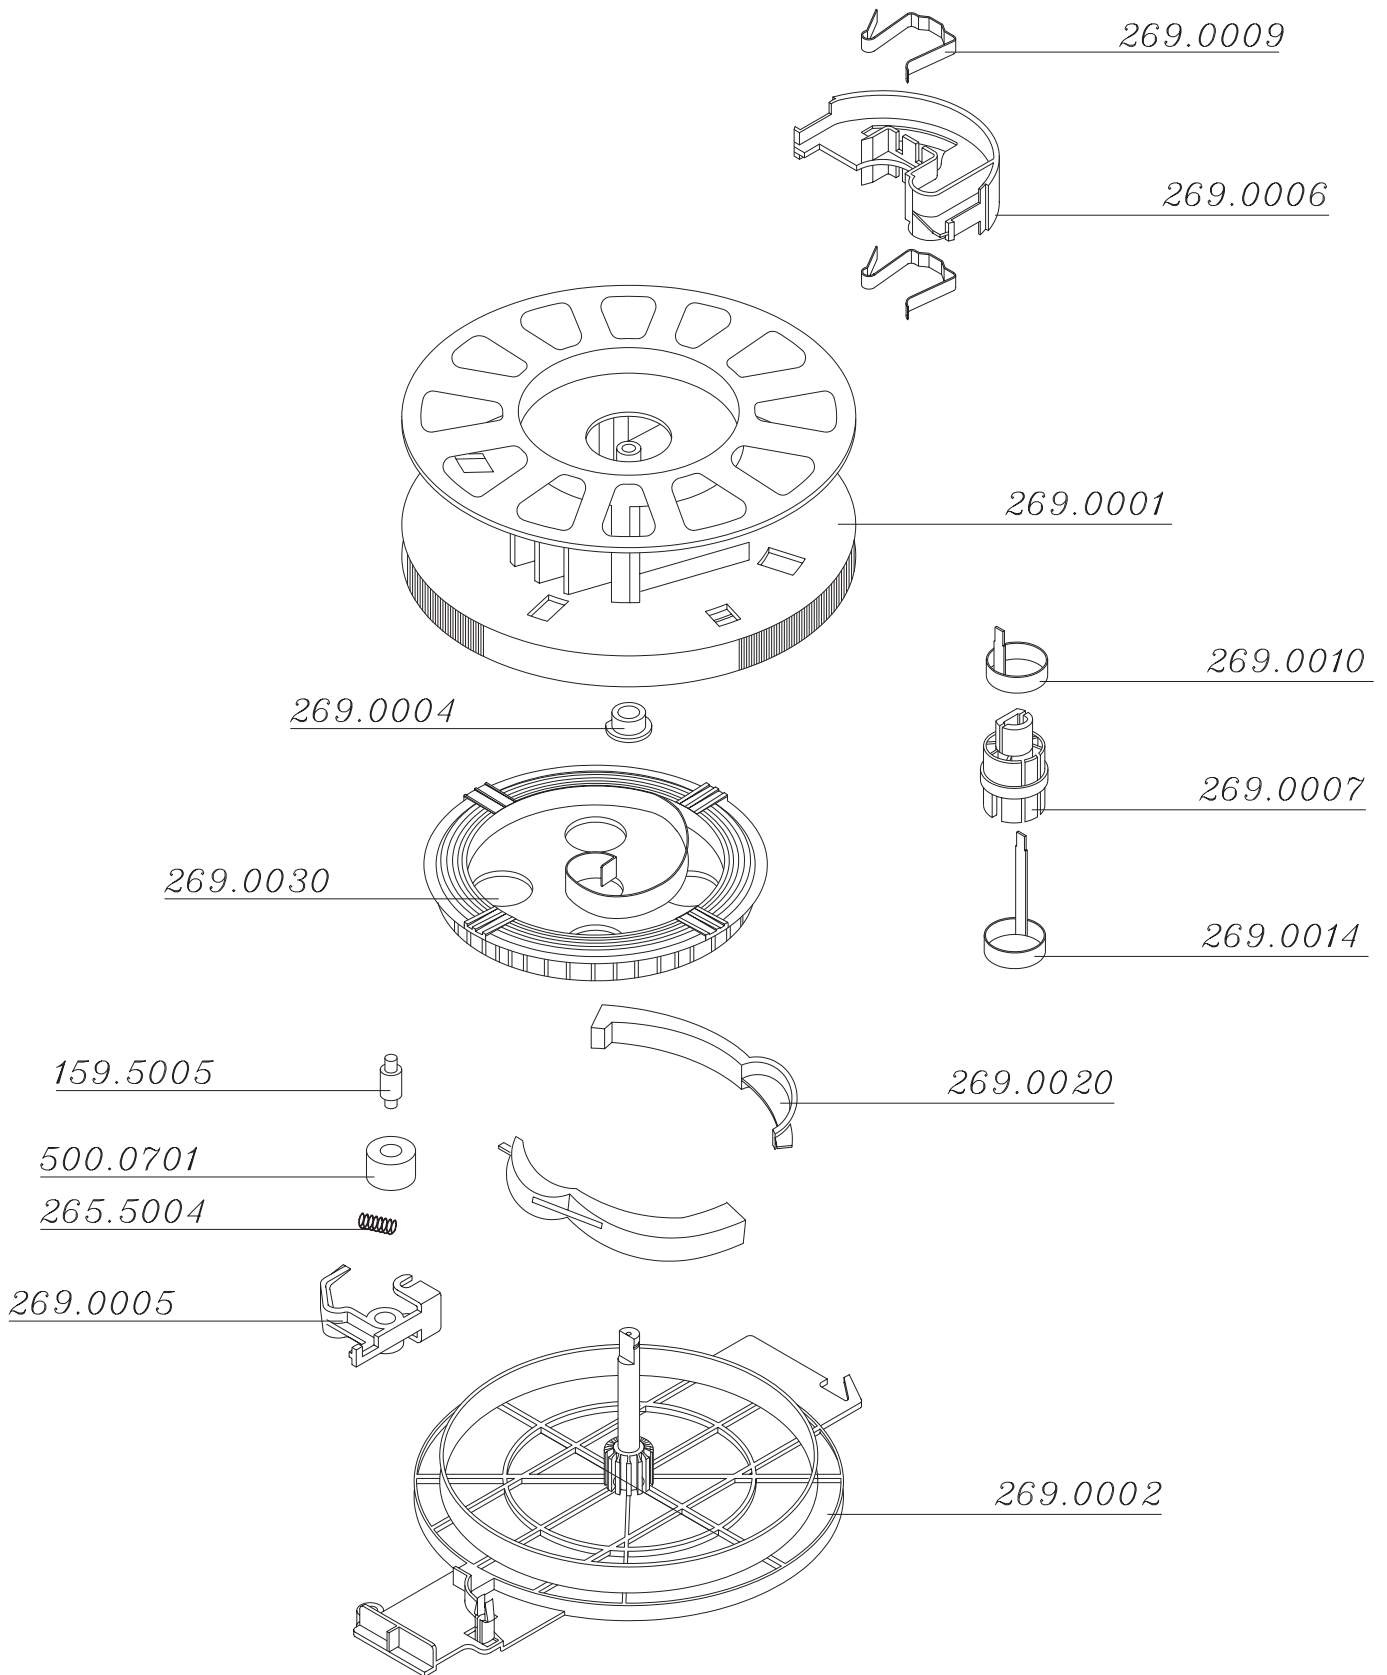

I VACUUM CLEANER TYPE 2000.0.B04S (COLOUR RED METALLIC) ZELMER HUNGARY

II SUCTION UNIT 305.5000

III CORD WINDER 269.0000

IV VACUUM CLEANER ACCESSORIES
TYPE ZELMER 2000.0.B04S (COLOUR RED METALLIC)
ZELMER HUNGARY

V ELECTRICAL DIAGRAM OF THE VACUUM CLEANER TYPE ZELMER 2000.0.B04S (COLOUR RED METALLIC) ZELMER HUNGARY

- M -suction unit
- MP -parksystem microswitch
- WG -main switch
- Z -cord winder
- G - electrobrush - socket