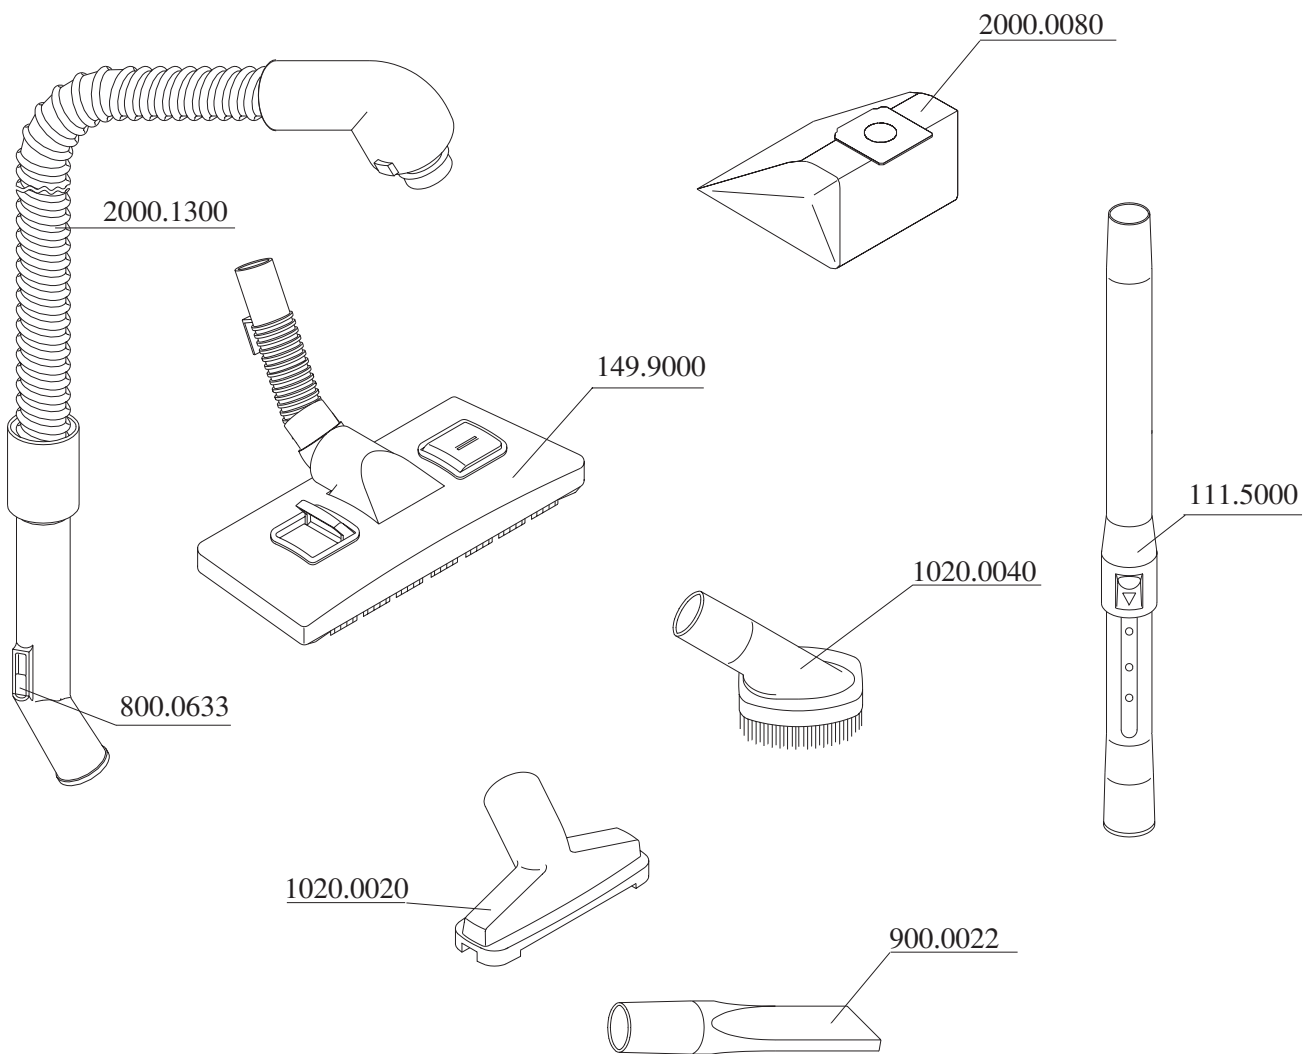

I VACUUM CLEANER TYPE 2000.0.B04S (COLOUR RED METALLIC) ZELMER HUNGARY

II SUCTION UNIT 305.5000

III CORD WINDER 269.0000

IV VACUUM CLEANER ACCESSORIES
TYPE ZELMER 2000.0.B04S (COLOUR RED METALLIC)
ZELMER HUNGARY

V ELECTRICAL DIAGRAM OF THE VACUUM CLEANER TYPE ZELMER 2000.0.B04S (COLOUR RED METALLIC) ZELMER HUNGARY

- M -suction unit
- MP -parksystem microswitch
- WG -main switch
- Z -cord winder
- G - electrobrush - socket