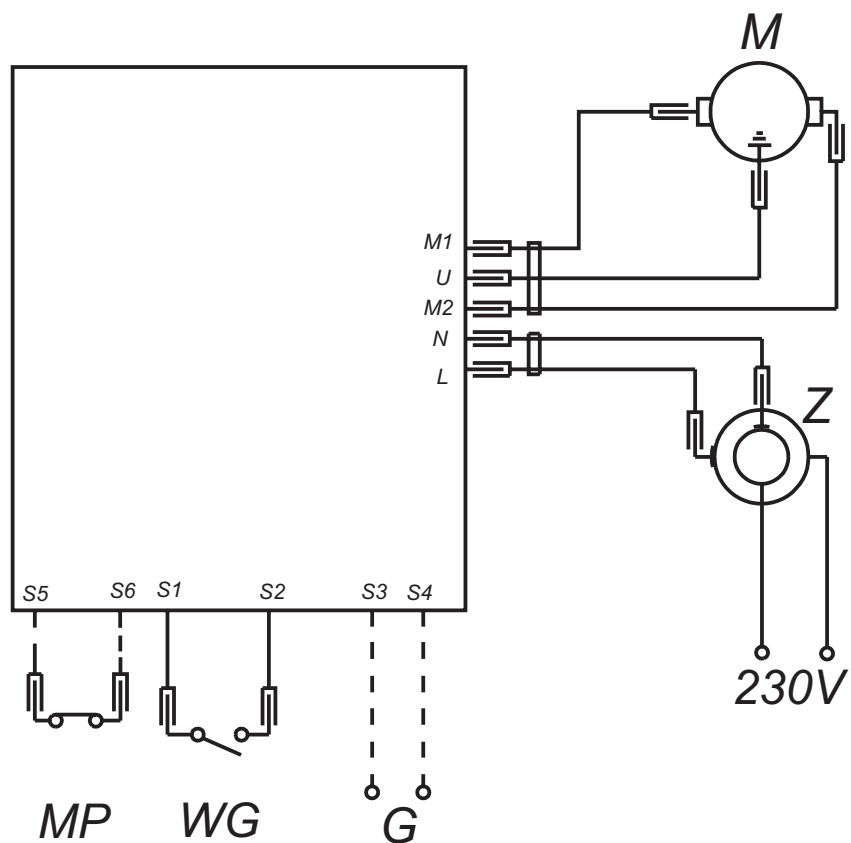

I VACUUM CLEANER TYPE 2000.0.B04S (COLOUR RED METALLIC) ZELMER HUNGARY

II SUCTION UNIT 305.5000

III CORD WINDER 269.0000

IV VACUUM CLEANER ACCESSORIES
TYPE ZELMER 2000.0.B04S (COLOUR RED METALLIC)
ZELMER HUNGARY

V ELECTRICAL DIAGRAM OF THE VACUUM CLEANER TYPE ZELMER 2000.0.B04S (COLOUR RED METALLIC) ZELMER HUNGARY

- M -suction unit
- MP -parksystem microswitch
- WG -main switch
- Z -cord winder
- G - electrobrush - socket