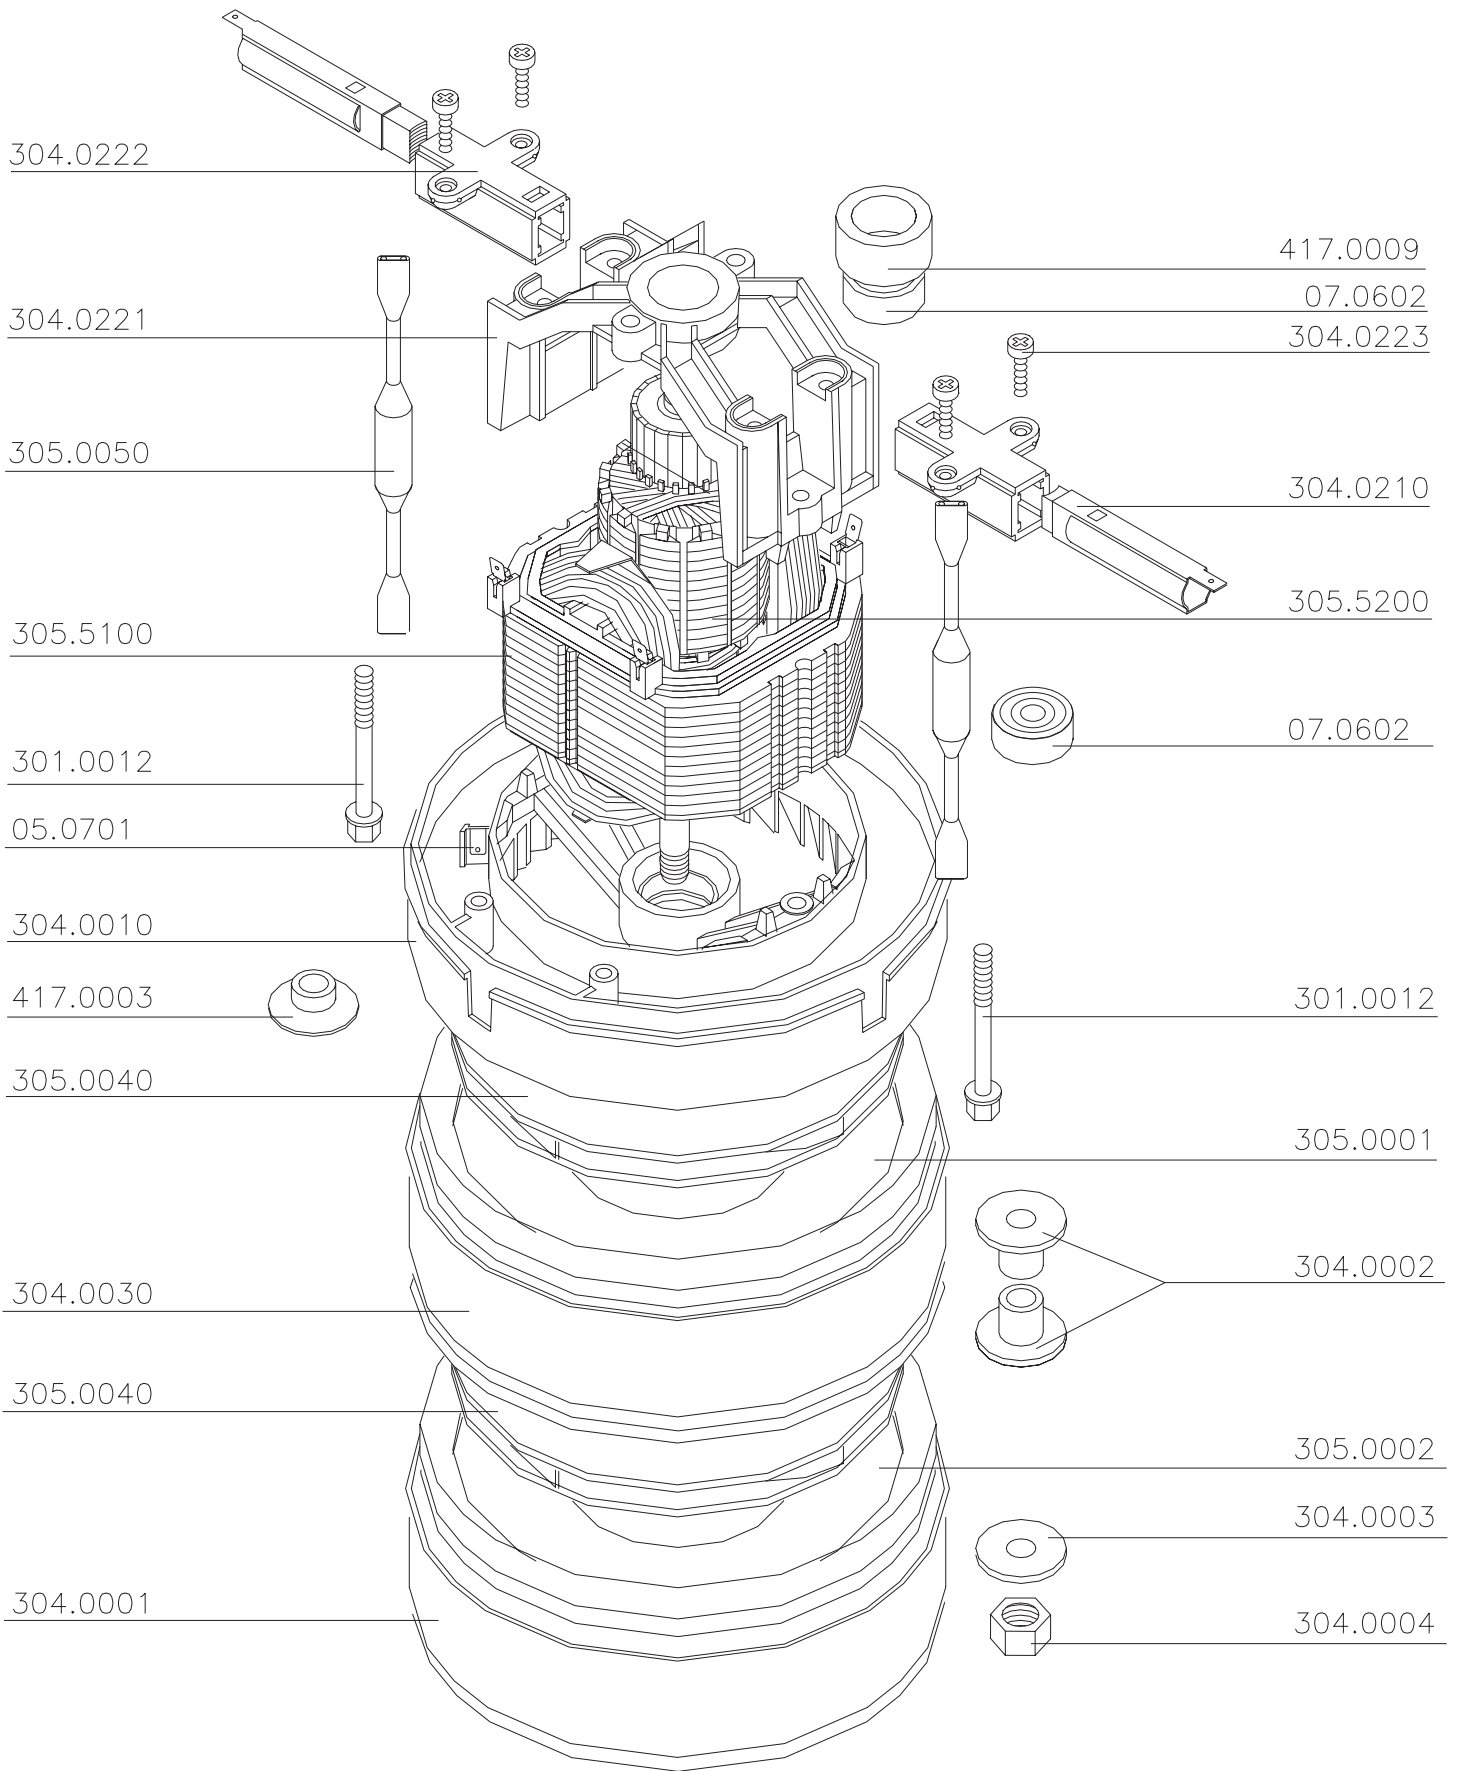

I VACUUM CLEANER TYPE 2000.0.B04S (COLOUR RED METALLIC) ZELMER HUNGARY

II SUCTION UNIT 305.5000

III CORD WINDER 269.0000

IV VACUUM CLEANER ACCESSORIES
TYPE ZELMER 2000.0.B04S (COLOUR RED METALLIC)
ZELMER HUNGARY

V ELECTRICAL DIAGRAM OF THE VACUUM CLEANER TYPE ZELMER 2000.0.B04S (COLOUR RED METALLIC) ZELMER HUNGARY

- M -suction unit
- MP -parksystem microswitch
- WG -main switch
- Z -cord winder
- G - electrobrush - socket