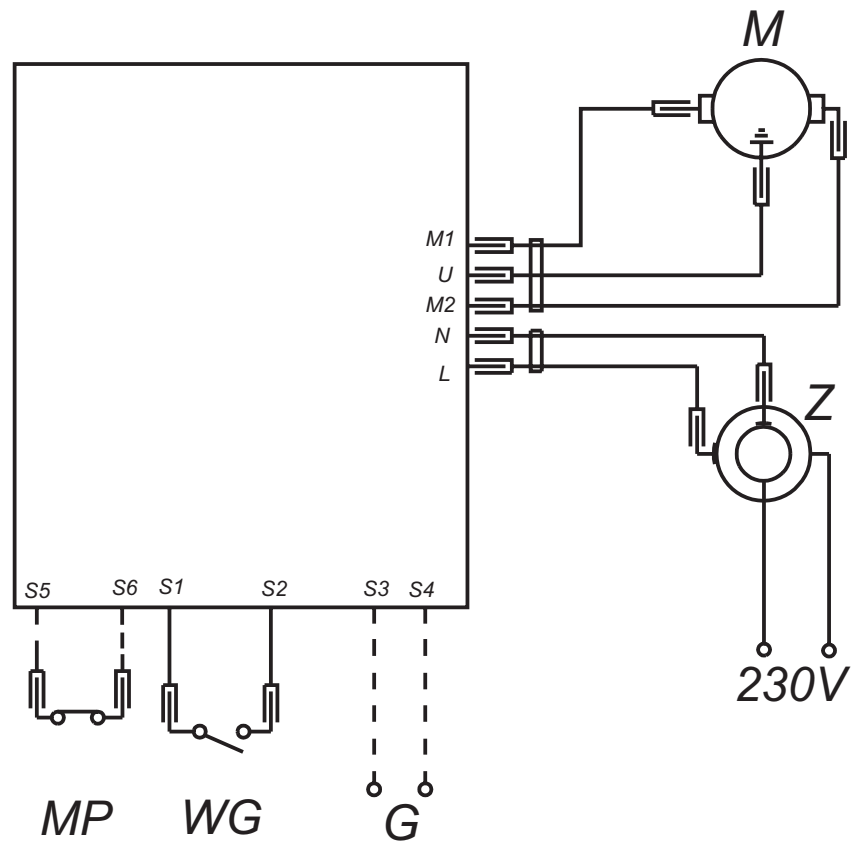

I VACUUM CLEANER ZELMER TYPE 2010.0.B04E (BLUE METALLIC) ZELMER HUNGARY

II SUCTION UNIT 305.5000

III CORD WINDER 269.0000

IV VACUUM CLEANER ACCESSORIES
ZELMER TYPE 2010.0.B04E (BLUE METALLIC)
ZELMER HUNGARY

V ELECTRICAL DIAGRAM OF THE VACUUM CLEANER ZELMER TYPE 2010.0.B04E (BLUE METALLIC) ZELMER HUNGARY

- M -suction unit
- MP -parksystem microswitch
- WG -main switch
- Z -cord winder
- G - electrobrush - socket