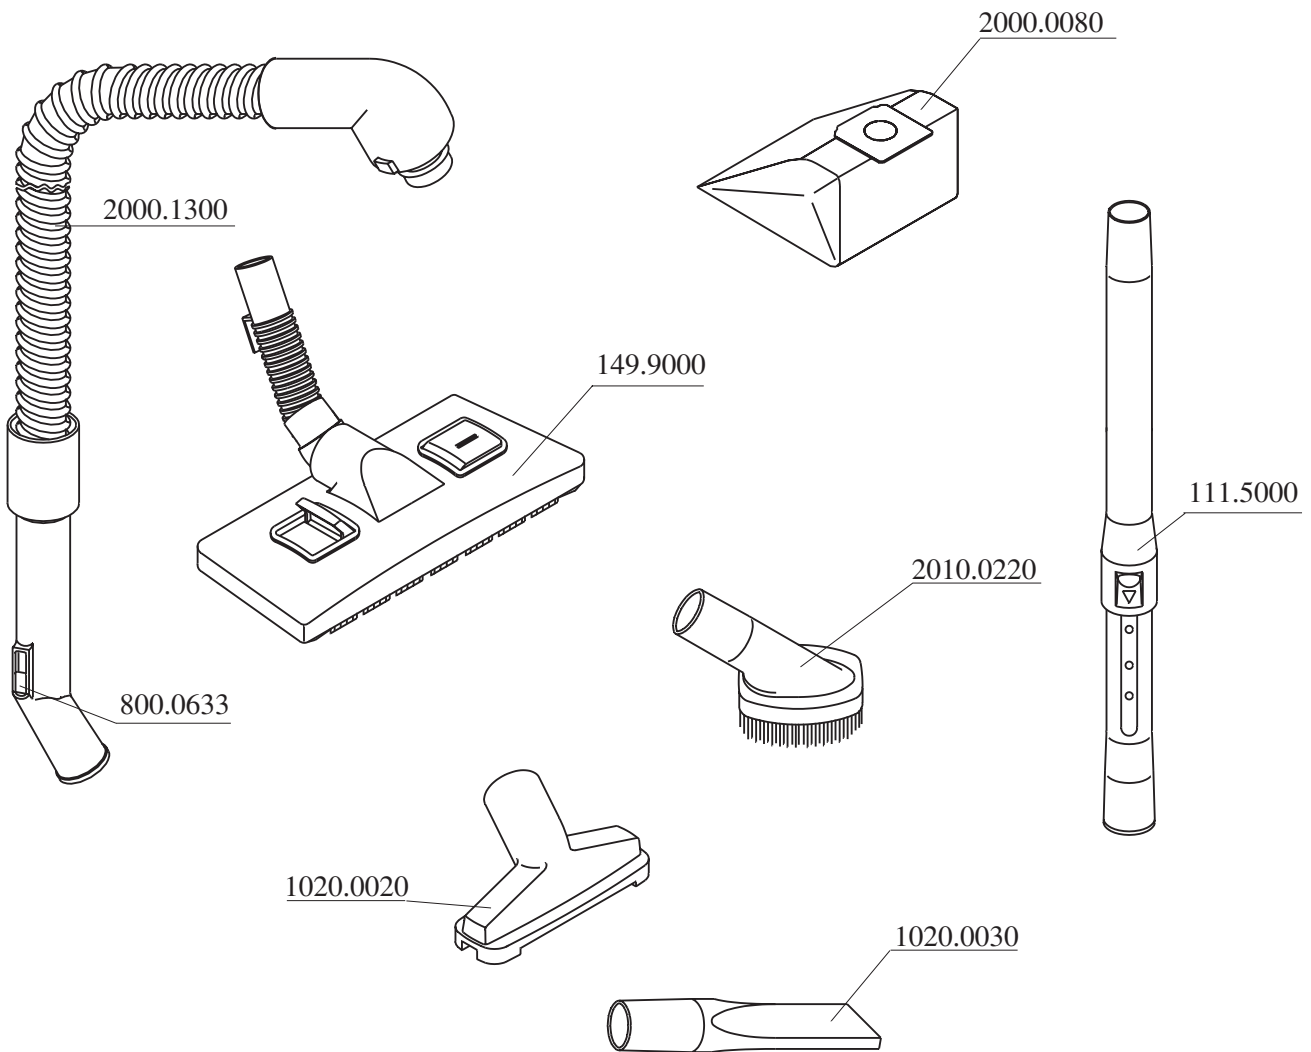

I VACUUM CLEANER ZELMER TYPE 2010.0.B04E (BLUE METALLIC) ZELMER HUNGARY

II SUCTION UNIT 305.5000

III CORD WINDER 269.0000

IV VACUUM CLEANER ACCESSORIES
ZELMER TYPE 2010.0.B04E (BLUE METALLIC)
ZELMER HUNGARY

V ELECTRICAL DIAGRAM OF THE VACUUM CLEANER ZELMER TYPE 2010.0.B04E (BLUE METALLIC) ZELMER HUNGARY

- M -suction unit
- MP -parksystem microswitch
- WG -main switch
- Z -cord winder
- G - electrobrush - socket