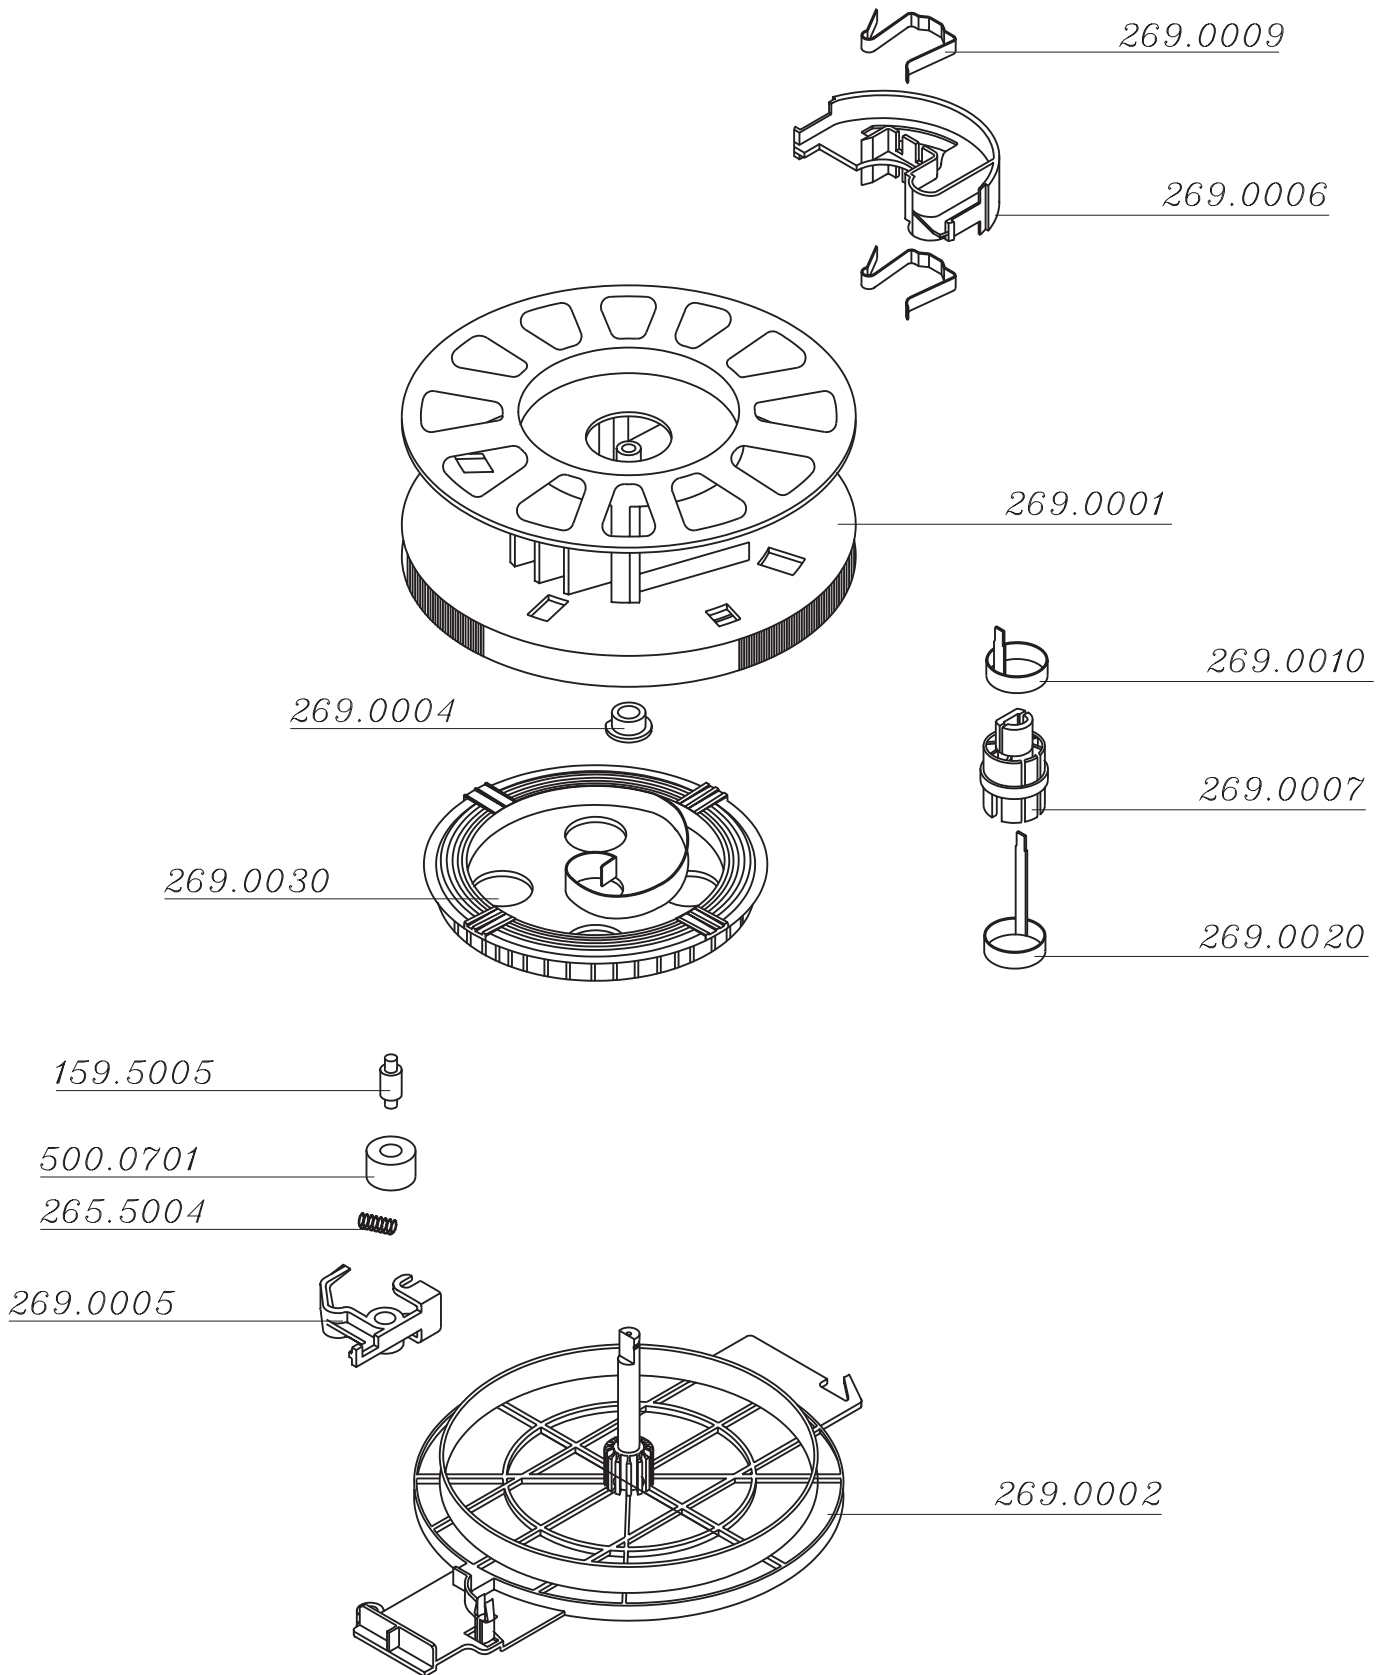

I VACUUM CLEANER ZELMER TYPE 2010.0.B04E (BLUE METALLIC) ZELMER HUNGARY

II SUCTION UNIT 305.5000

III CORD WINDER 269.0000

IV VACUUM CLEANER ACCESSORIES
ZELMER TYPE 2010.0.B04E (BLUE METALLIC)
ZELMER HUNGARY

V ELECTRICAL DIAGRAM OF THE VACUUM CLEANER ZELMER TYPE 2010.0.B04E (BLUE METALLIC) ZELMER HUNGARY

- M -suction unit
- MP -parksystem microswitch
- WG -main switch
- Z -cord winder
- G - electrobrush - socket