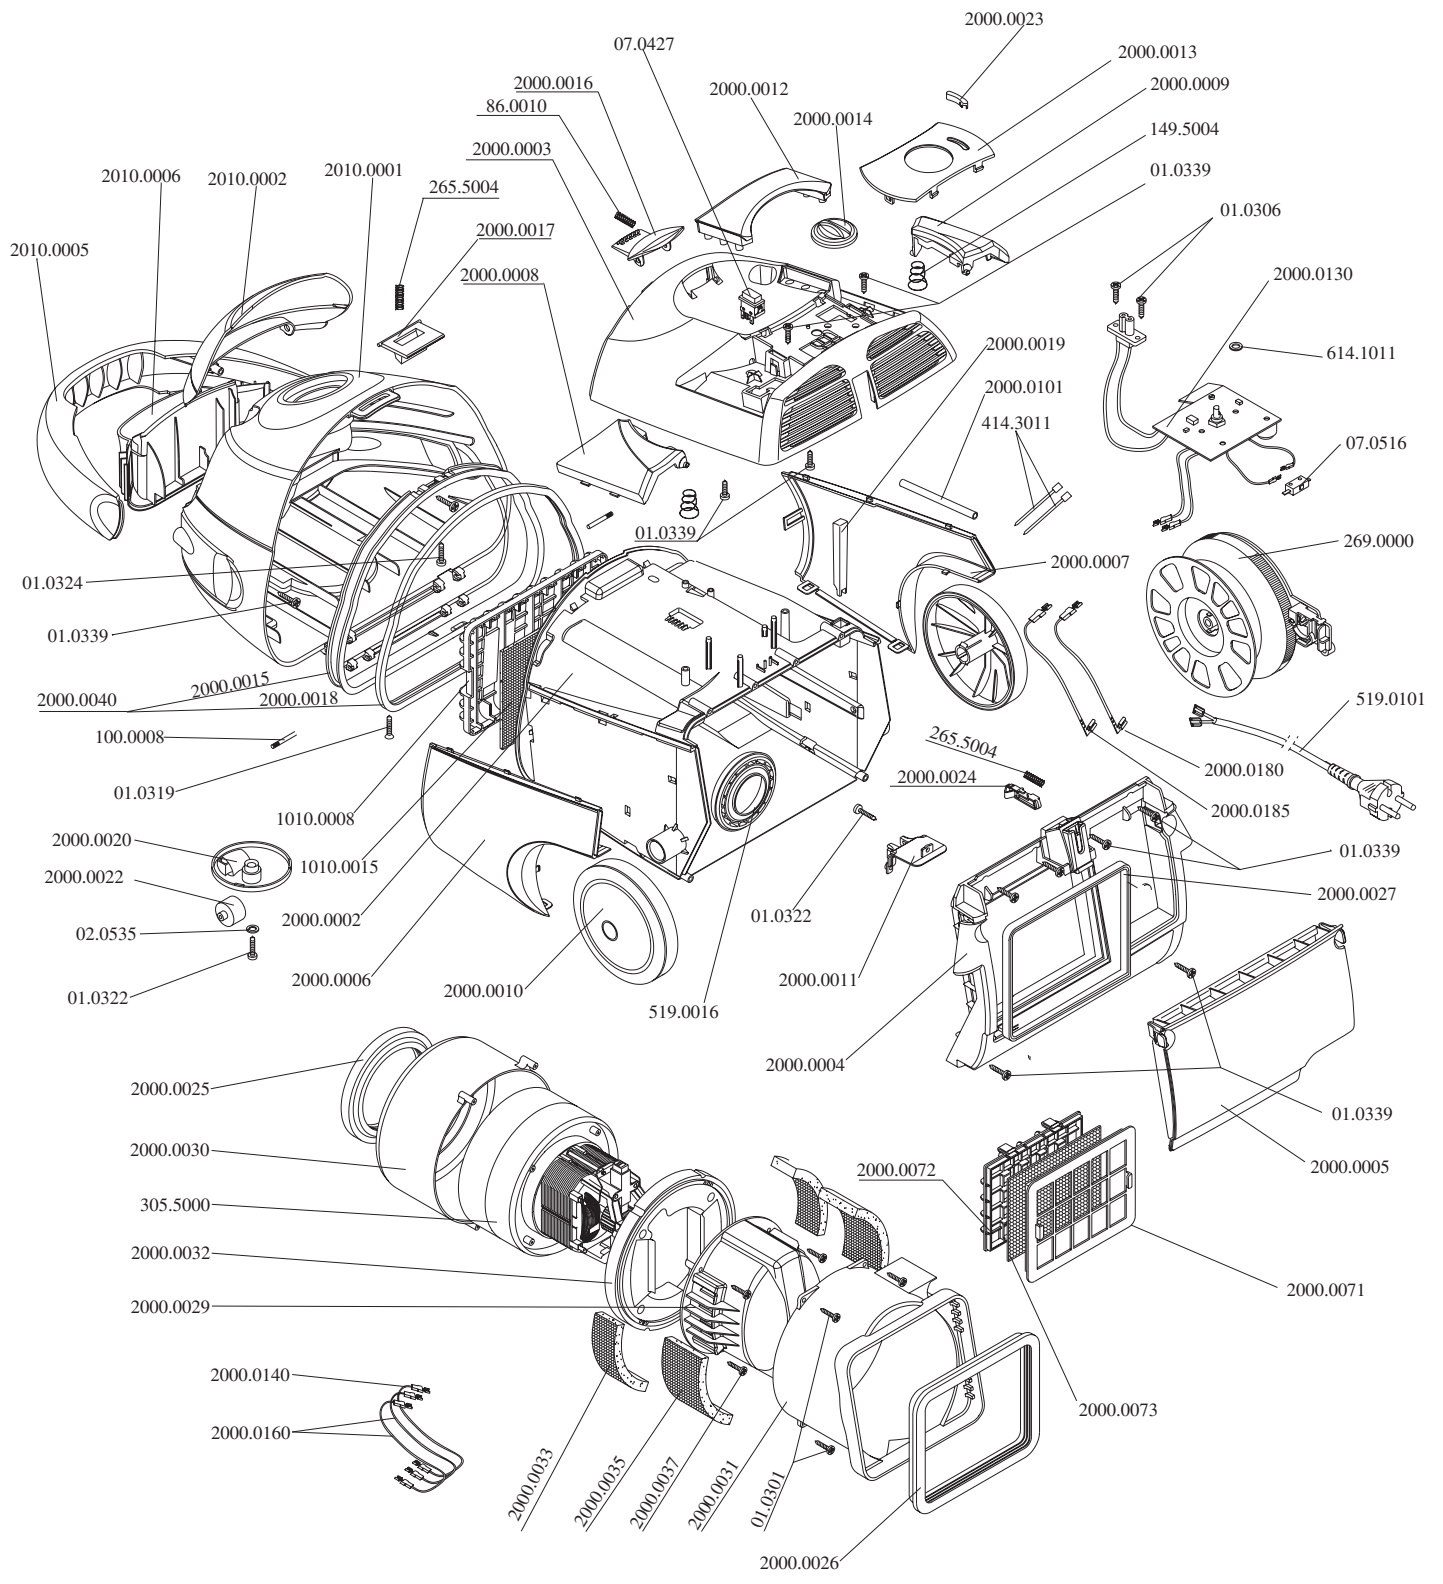

I VACUUM CLEANER ZELMER TYPE 2010.0.B04E (BLUE METALLIC) ZELMER HUNGARY

II SUCTION UNIT 305.5000

III CORD WINDER 269.0000

IV VACUUM CLEANER ACCESSORIES
ZELMER TYPE 2010.0.B04E (BLUE METALLIC)
ZELMER HUNGARY

V ELECTRICAL DIAGRAM OF THE VACUUM CLEANER ZELMER TYPE 2010.0.B04E (BLUE METALLIC) ZELMER HUNGARY

- M -suction unit
- MP -parksystem microswitch
- WG -main switch
- Z -cord winder
- G - electrobrush - socket