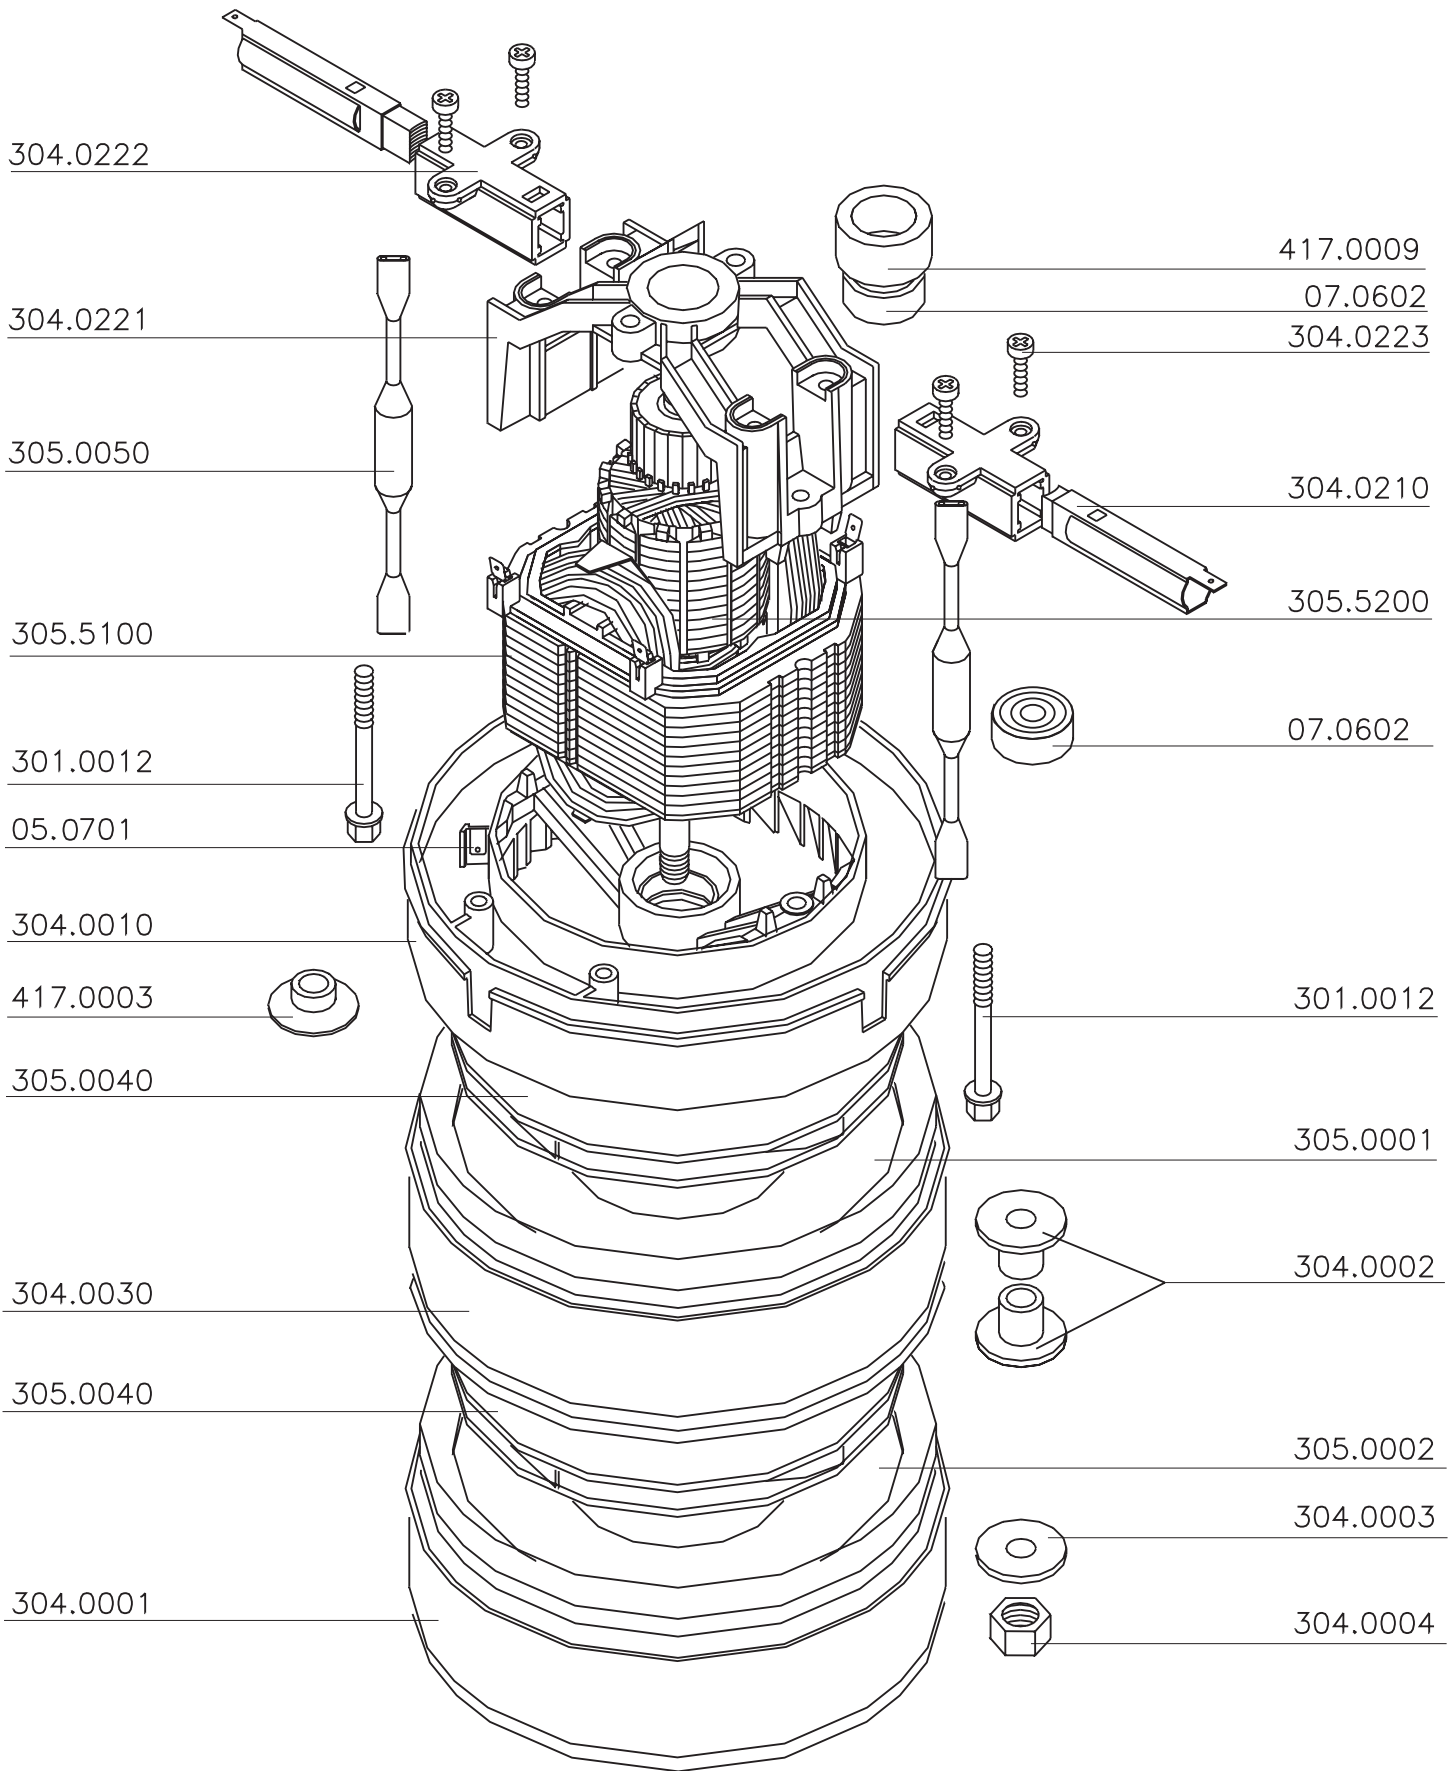

I VACUUM CLEANER ZELMER TYPE 2010.0.B04E (BLUE METALLIC) ZELMER HUNGARY

II SUCTION UNIT 305.5000

III CORD WINDER 269.0000

IV VACUUM CLEANER ACCESSORIES
ZELMER TYPE 2010.0.B04E (BLUE METALLIC)
ZELMER HUNGARY

V ELECTRICAL DIAGRAM OF THE VACUUM CLEANER ZELMER TYPE 2010.0.B04E (BLUE METALLIC) ZELMER HUNGARY

- M -suction unit
- MP -parksystem microswitch
- WG -main switch
- Z -cord winder
- G - electrobrush - socket