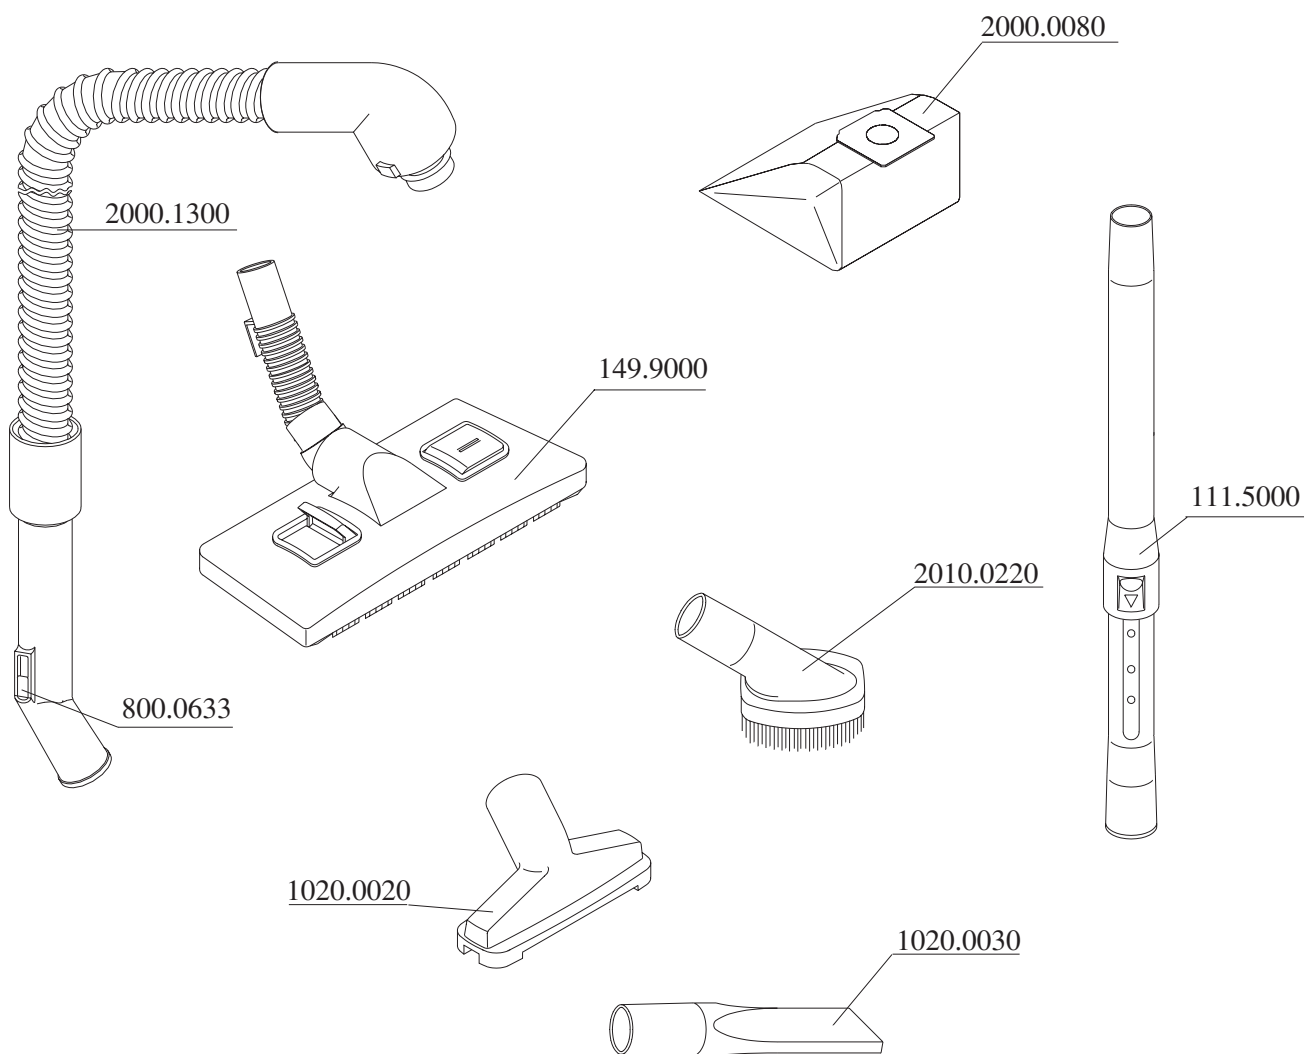

# I VACUUM CLEANER TYPE ZELMER 2010.0.B04E (COLOUR RED METALLIC) ZELMER HUNGARY

## II SUCTION UNIT 305.5000

### III CORD WINDER 269.0000

**IV VACUUM CLEANER ACCESSORIES**  
**TYPE ZELMER 2010.0.B04E (COLOUR RED METALLIC)**  
**ZELMER HUNGARY**

# V ELECTRICAL DIAGRAM OF THE VACUUM CLEANER TYPE ZELMER 2010.0.B04E (COLOUR RED METALLIC) ZELMER HUNGARY

- M -suction unit
- MP -parksystem microswitch
- WG -main switch
- Z -cord winder
- G - electrobrush - socket