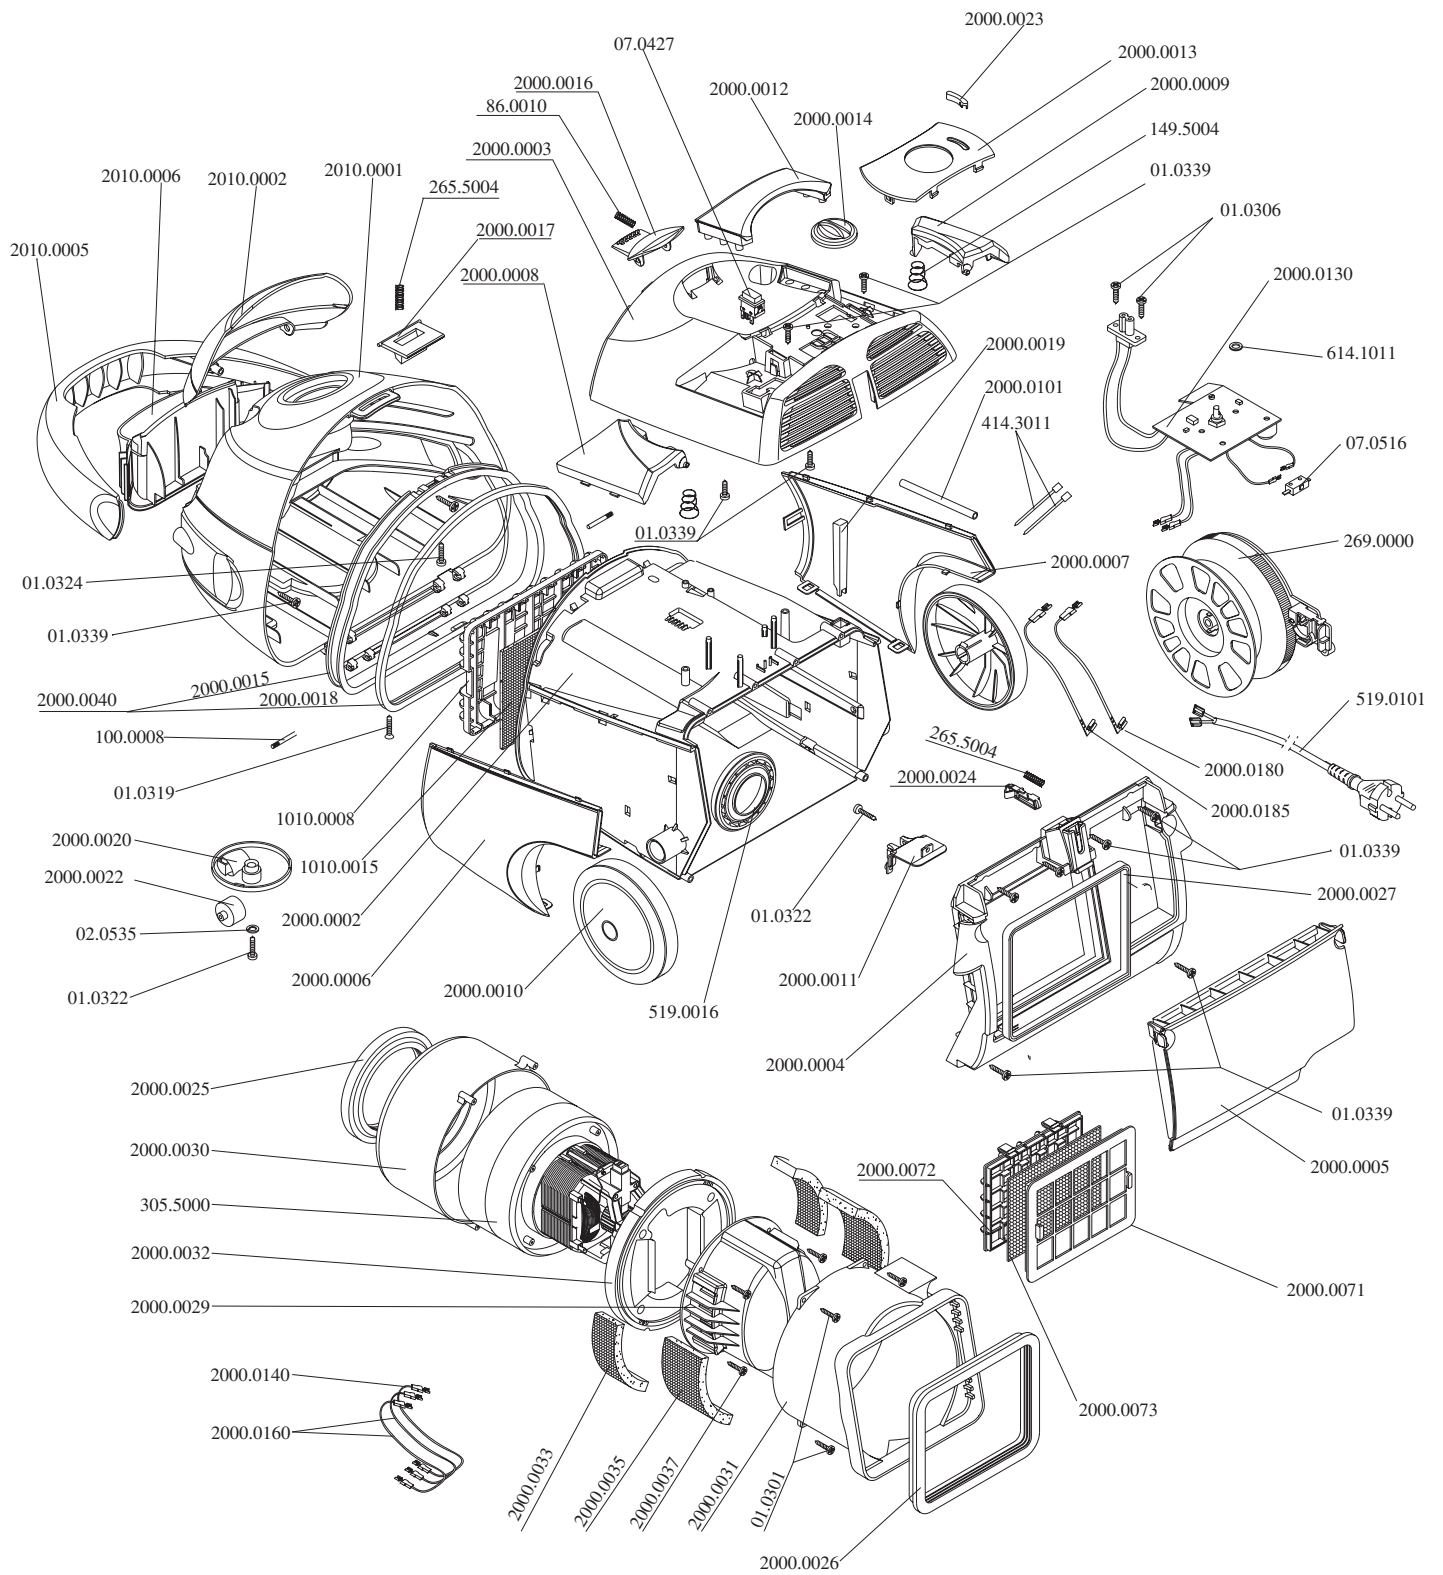

# I VACUUM CLEANER TYPE ZELMER 2010.0.B04E (COLOUR RED METALLIC) ZELMER HUNGARY

## II SUCTION UNIT 305.5000

### III CORD WINDER 269.0000

**IV VACUUM CLEANER ACCESSORIES**  
**TYPE ZELMER 2010.0.B04E (COLOUR RED METALLIC)**  
**ZELMER HUNGARY**

# V ELECTRICAL DIAGRAM OF THE VACUUM CLEANER TYPE ZELMER 2010.0.B04E (COLOUR RED METALLIC) ZELMER HUNGARY

- M -suction unit
- MP -parksystem microswitch
- WG -main switch
- Z -cord winder
- G - electrobrush - socket