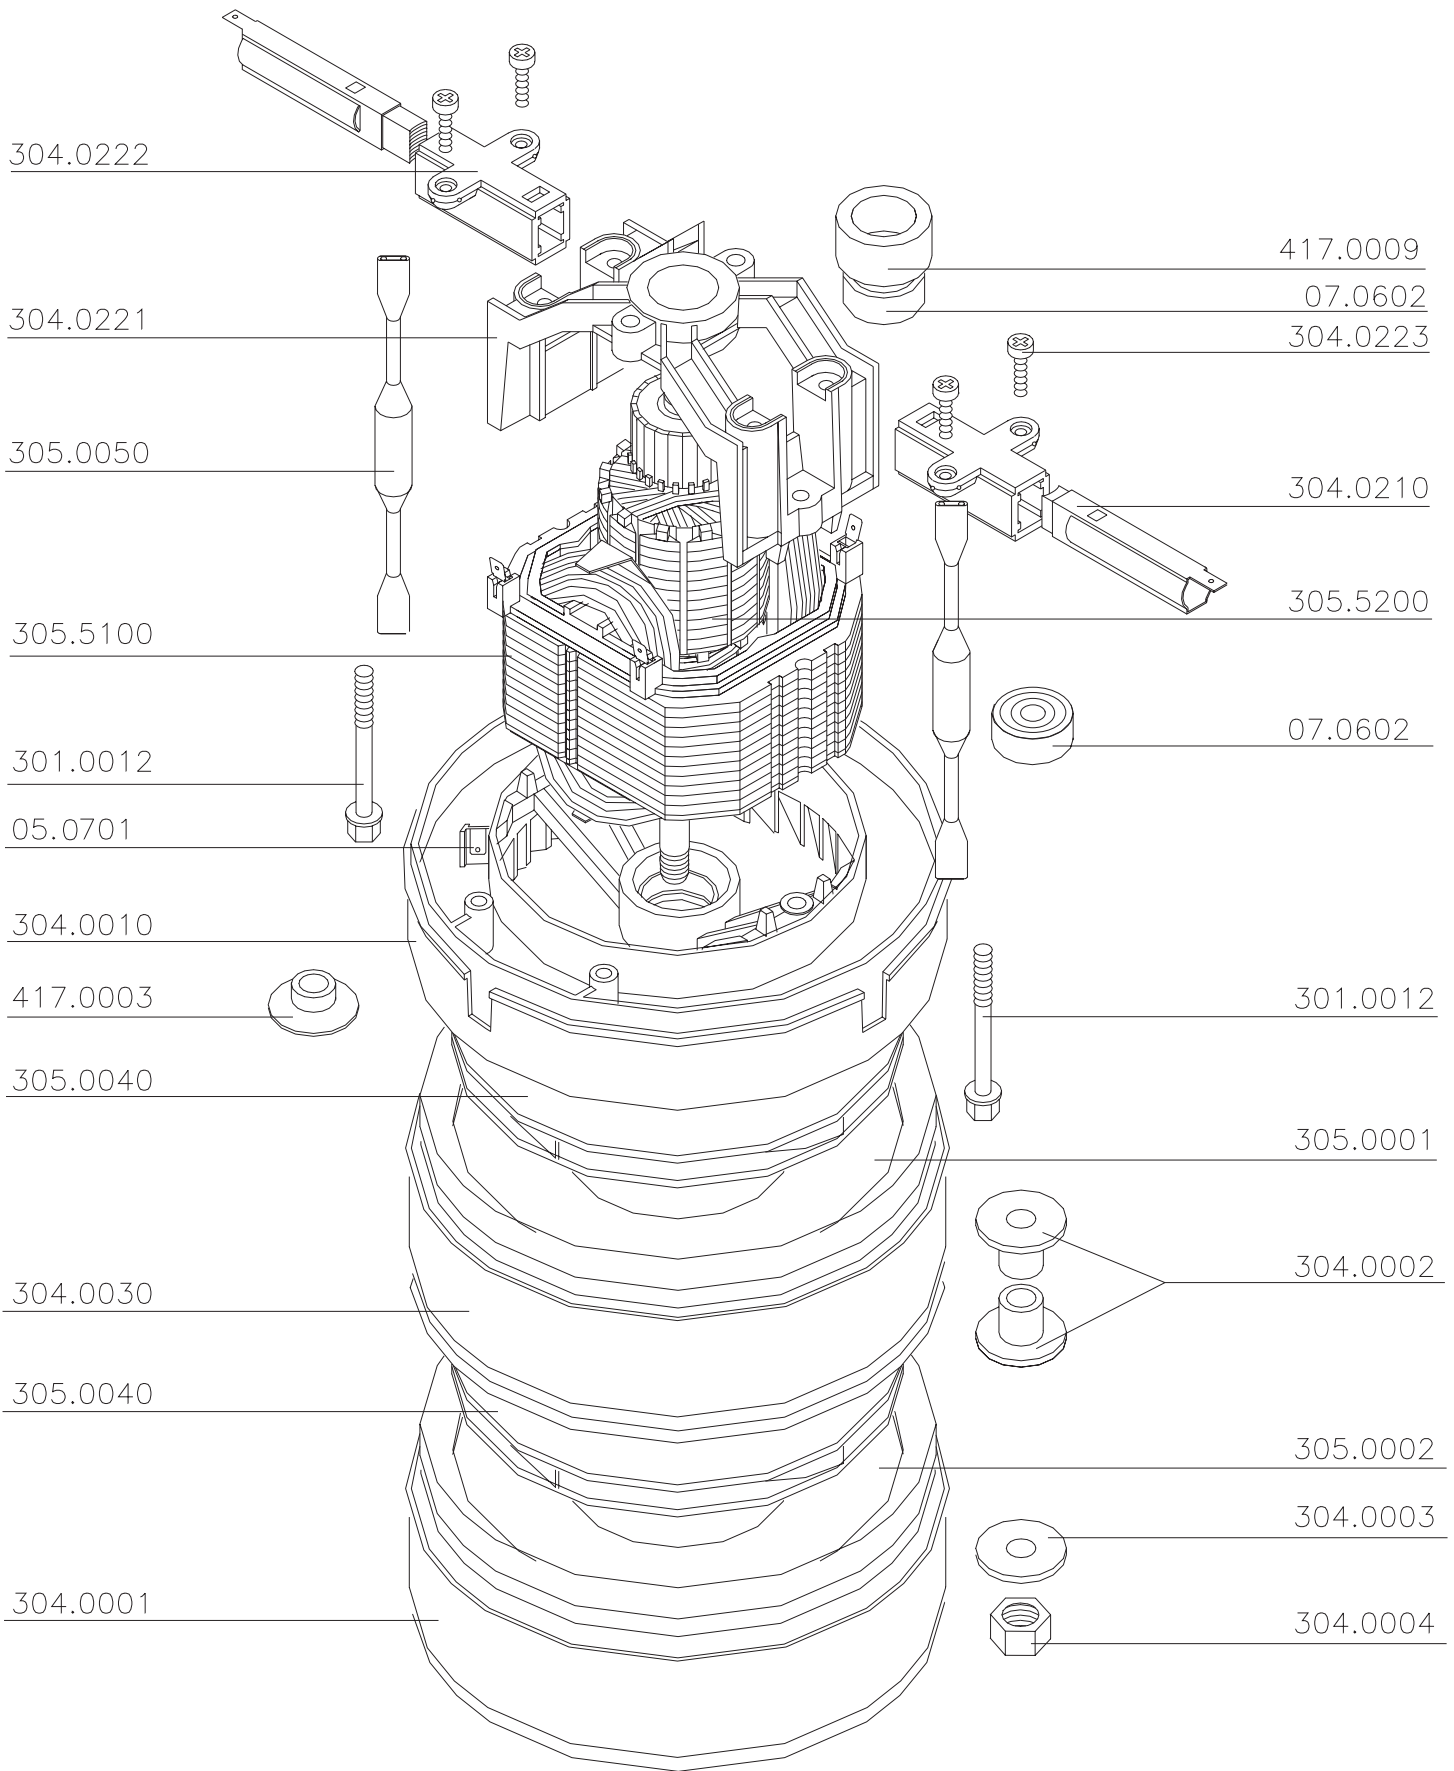

# I VACUUM CLEANER TYPE ZELMER 2010.0.B04E (COLOUR RED METALLIC) ZELMER HUNGARY

## II SUCTION UNIT 305.5000

### III CORD WINDER 269.0000

**IV VACUUM CLEANER ACCESSORIES**  
**TYPE ZELMER 2010.0.B04E (COLOUR RED METALLIC)**  
**ZELMER HUNGARY**

# V ELECTRICAL DIAGRAM OF THE VACUUM CLEANER TYPE ZELMER 2010.0.B04E (COLOUR RED METALLIC) ZELMER HUNGARY

- M -suction unit
- MP -parksystem microswitch
- WG -main switch
- Z -cord winder
- G - electrobrush - socket