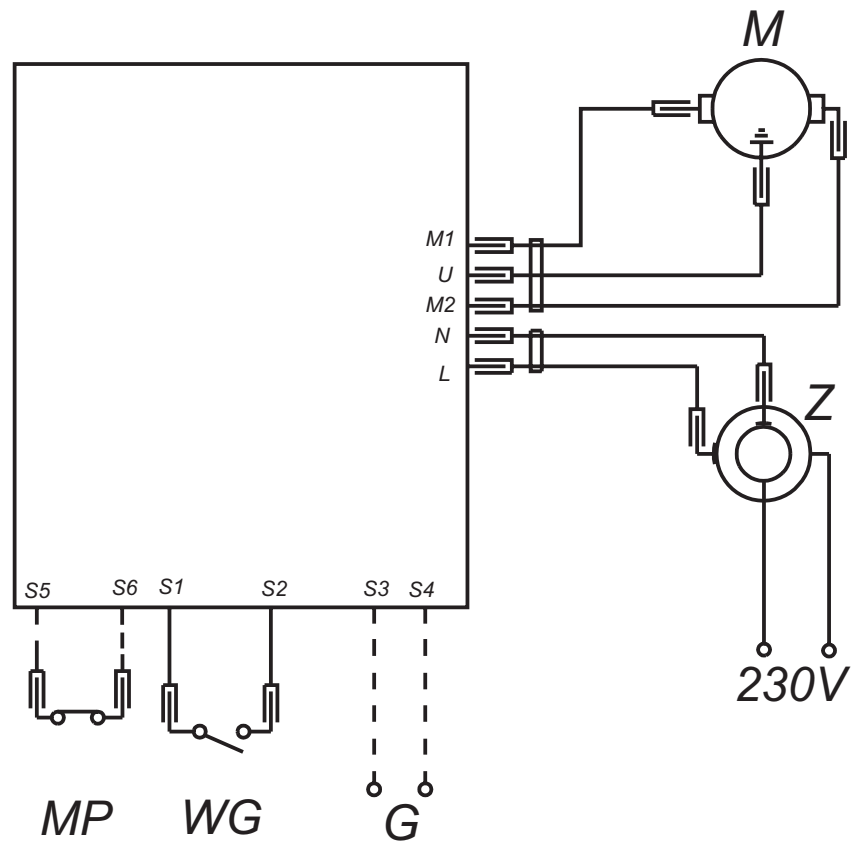

# I VACUUM CLEANER TYPE ZELMER 2010.0.B04E (COLOUR RED METALLIC) ZELMER HUNGARY

### III CORD WINDER 269.0000

**IV VACUUM CLEANER ACCESSORIES**  
**TYPE ZELMER 2010.0.B04E (COLOUR RED METALLIC)**  
**ZELMER HUNGARY**

# V ELECTRICAL DIAGRAM OF THE VACUUM CLEANER TYPE ZELMER 2010.0.B04E (COLOUR RED METALLIC) ZELMER HUNGARY

- M -suction unit
- MP -parksystem microswitch
- WG -main switch
- Z -cord winder
- G - electrobrush - socket