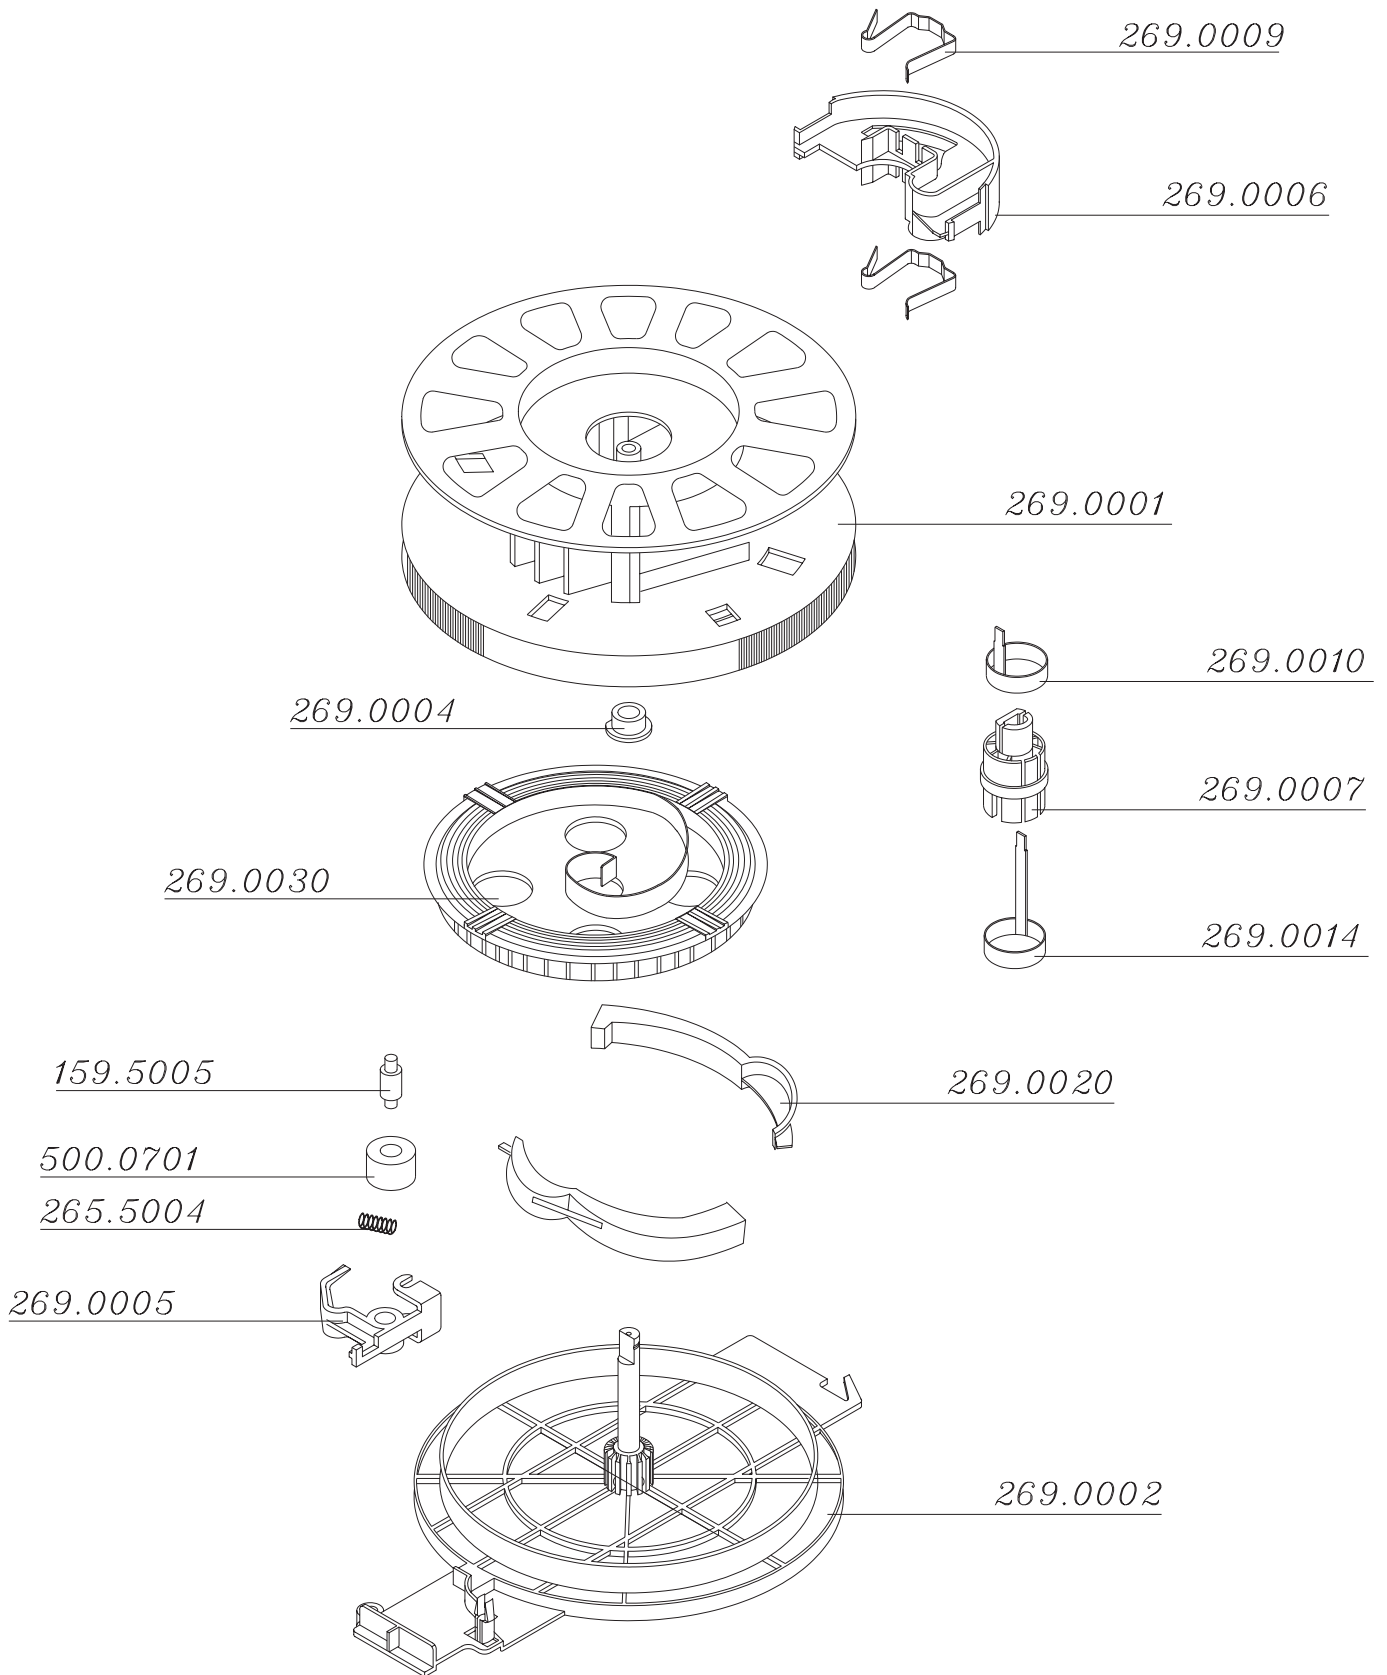

# I VACUUM CLEANER TYPE ZELMER 2010.0.B04E (COLOUR RED METALLIC) ZELMER HUNGARY

## II SUCTION UNIT 305.5000

### III CORD WINDER 269.0000

**IV VACUUM CLEANER ACCESSORIES**  
**TYPE ZELMER 2010.0.B04E (COLOUR RED METALLIC)**  
**ZELMER HUNGARY**

# V ELECTRICAL DIAGRAM OF THE VACUUM CLEANER TYPE ZELMER 2010.0.B04E (COLOUR RED METALLIC) ZELMER HUNGARY

- M -suction unit
- MP -parksystem microswitch
- WG -main switch
- Z -cord winder
- G - electrobrush - socket