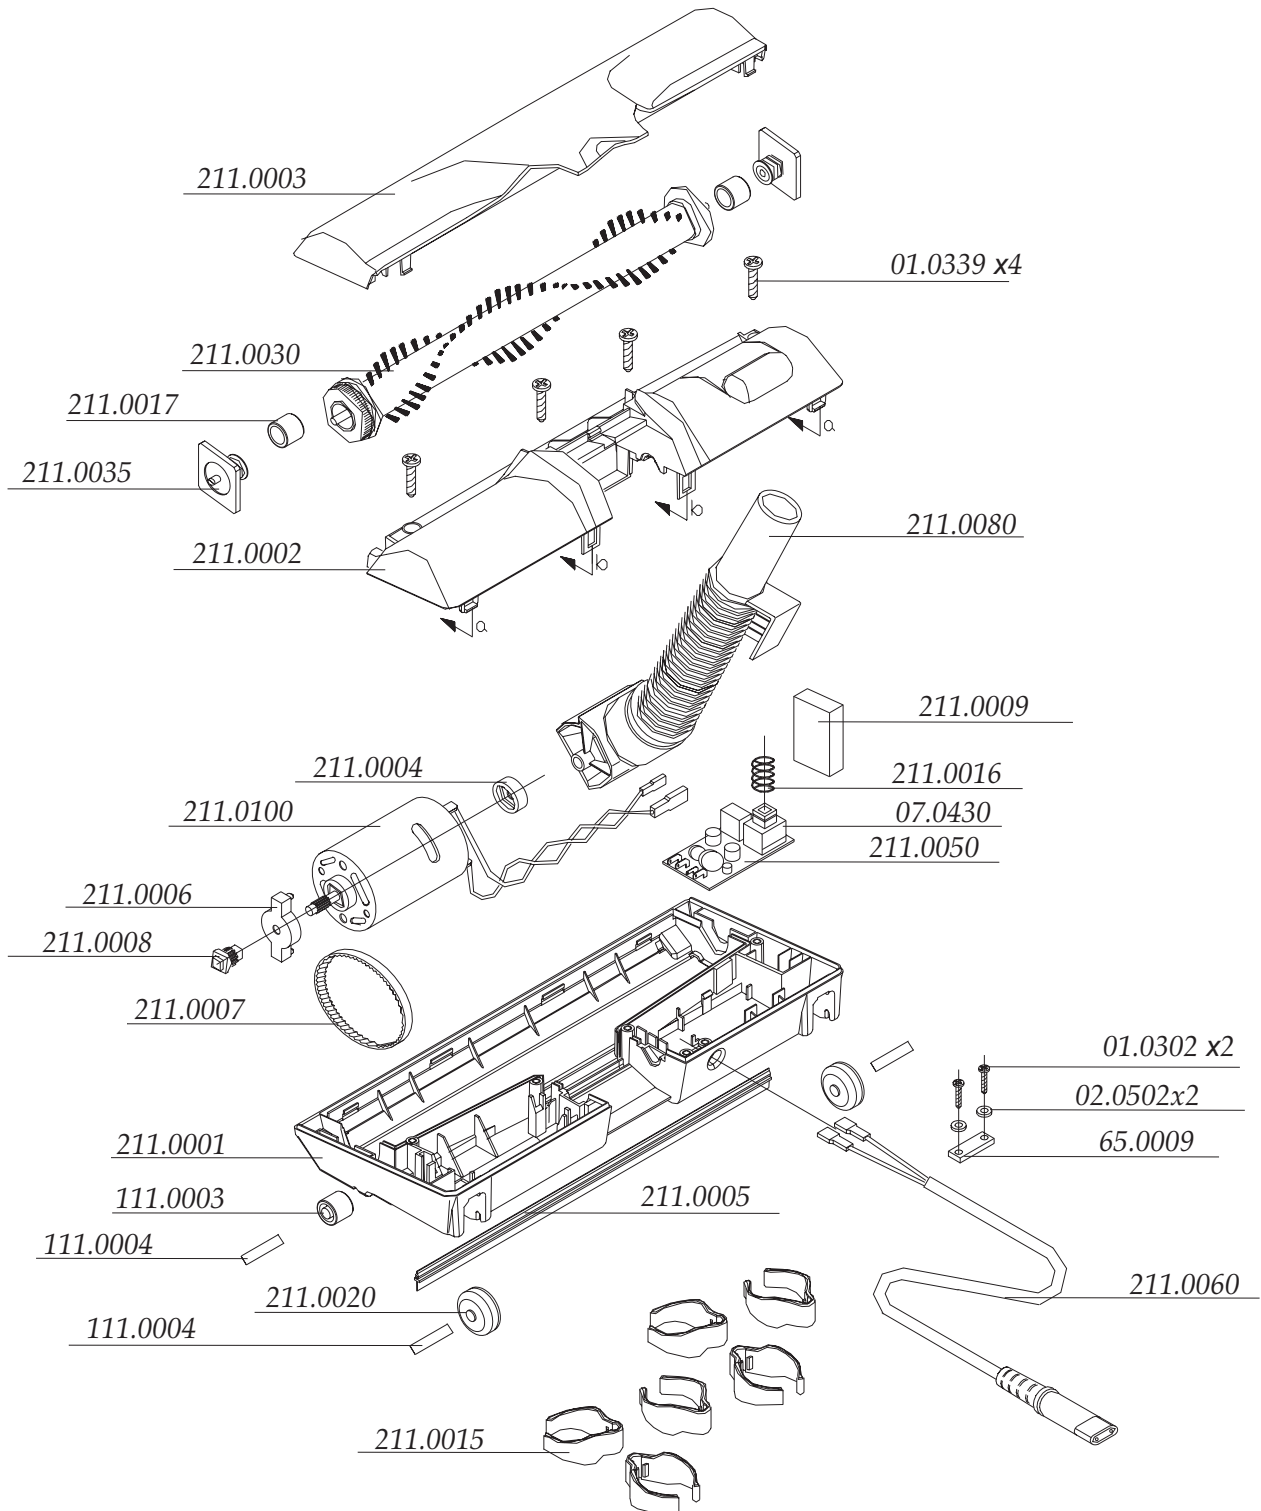

# VI ELECTROBRUSH TYPE 211.0 (BLACK RAL 9005) ZELMER HUNGARY

# VII ELECTRICAL DIAGRAM OF THE ELECTROBRUSH TYPE 211 ZELMER HUNGARY

PS -P.C.B.  
M -MOTOR