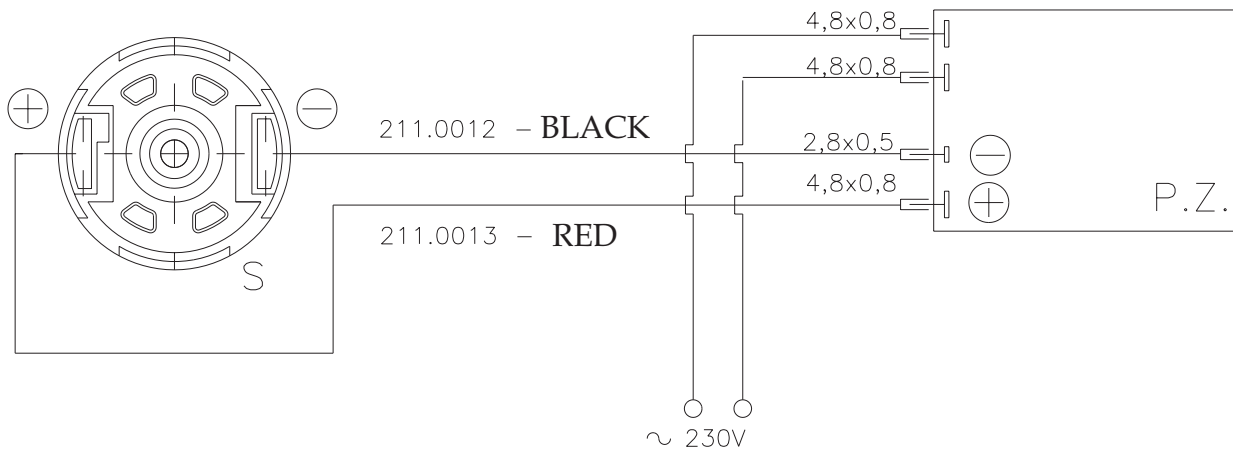

# VI ELECTROBRUSH TYPE 211.0 (BLACK RAL 9005) ZELMER HUNGARY

# VII ELECTRICAL DIAGRAM OF THE ELECTROBRUSH TYPE 211 ZELMER HUNGARY

PS -P.C.B.  
M -MOTOR