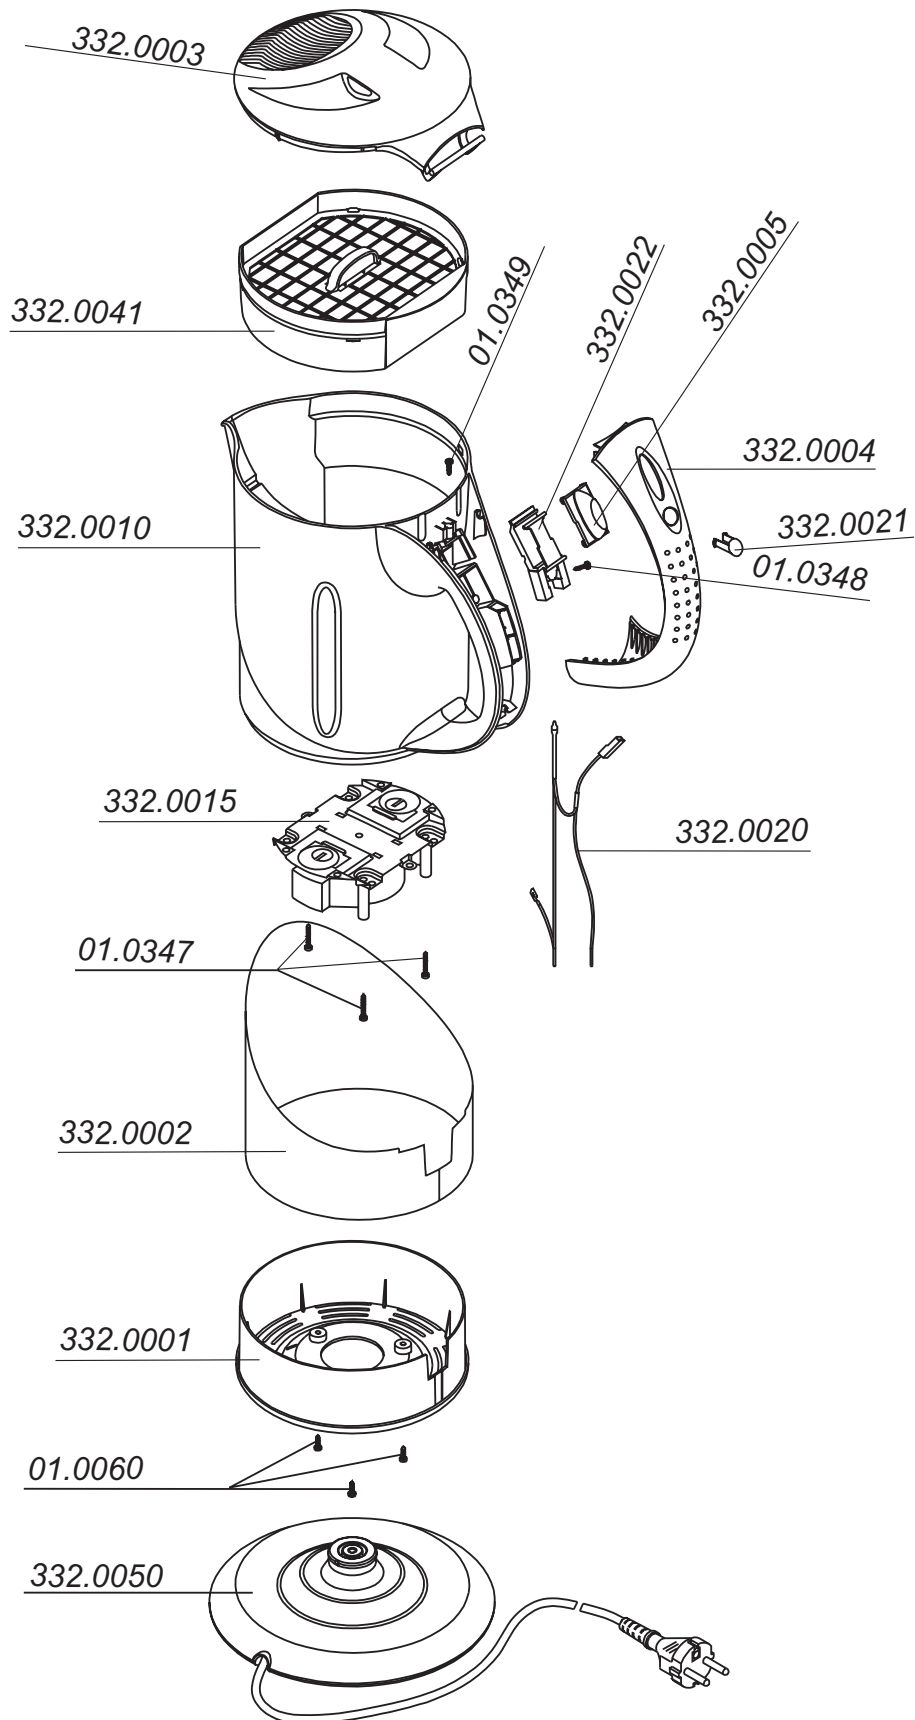

I KETTLE TYPE 332.2 ZELMER HUNGARY

II BASE OF THE KETTLE TYPE 332.2

III ELECTRIC OF THE KETTLE TYPE 332.2 ZELMER HUNGARY

L - brown

N - blue

1 - cord with plug

2 - cordless interface system P27C4

3 - thermal cut-out/temperatures limiters kettle control U1 707

4 - temperature limiter R48

5 - heating plate 2488

6 - control lamp