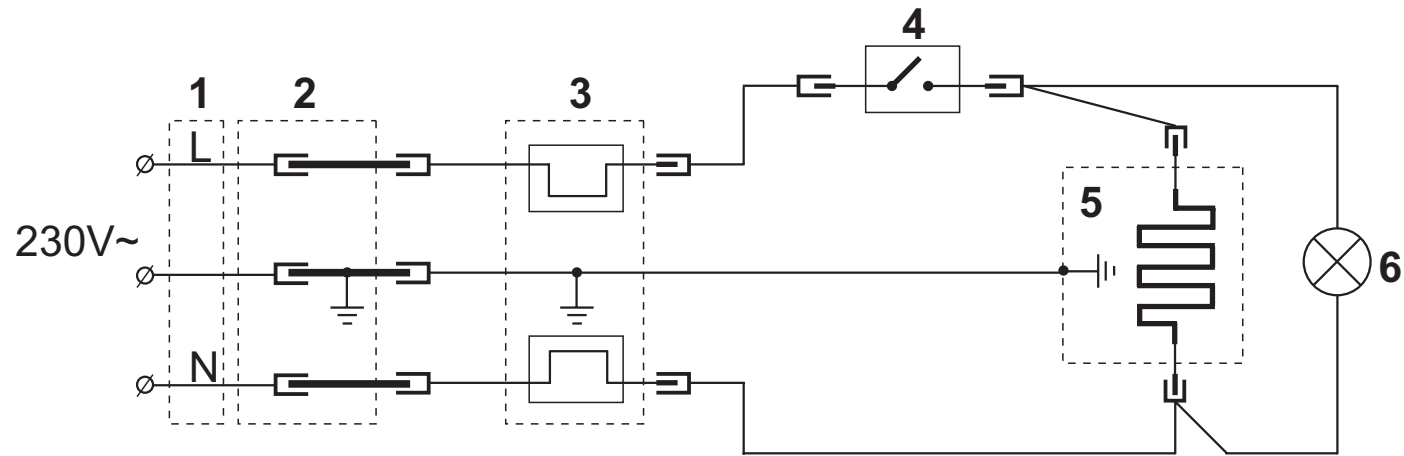

I KETTLE TYPE 332.2 ZELMER HUNGARY

II BASE OF THE KETTLE TYPE 332.2

III ELECTRIC OF THE KETTLE TYPE 332.2 ZELMER HUNGARY

L - brown

N - blue

1 - cord with plug

2 - cordless interface system P27C4

3 - thermal cut-out/temperatures limiters kettle control U1 707

4 - temperature limiter R48

5 - heating plate 2488

6 - control lamp