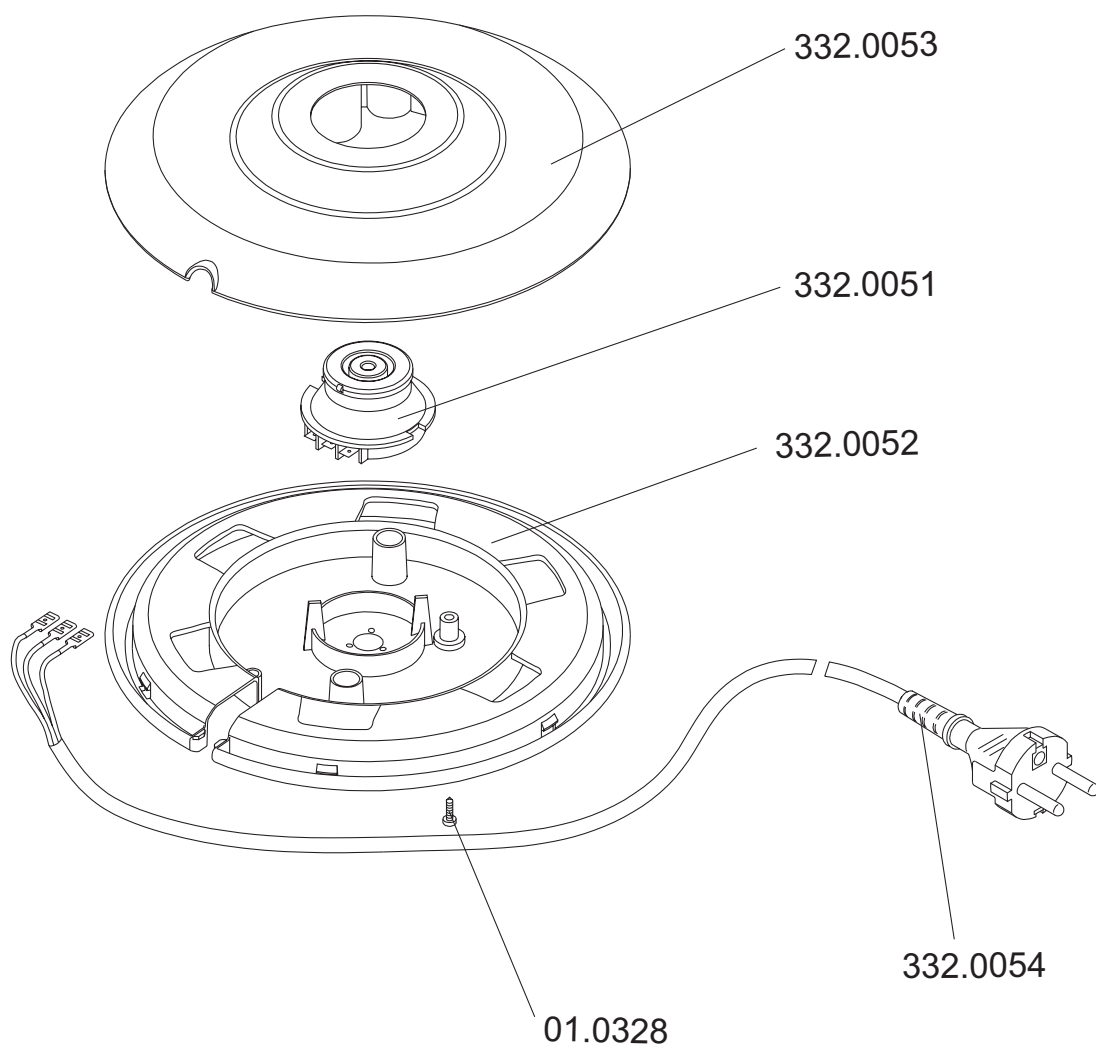

I KETTLE TYPE 332.2 ZELMER HUNGARY

II BASE OF THE KETTLE TYPE 332.2

III ELECTRIC OF THE KETTLE TYPE 332.2 ZELMER HUNGARY

L - brown

N - blue

1 - cord with plug

2 - cordless interface system P27C4

3 - thermal cut-out/temperatures limiters kettle control U1 707

4 - temperature limiter R48

5 - heating plate 2488

6 - control lamp