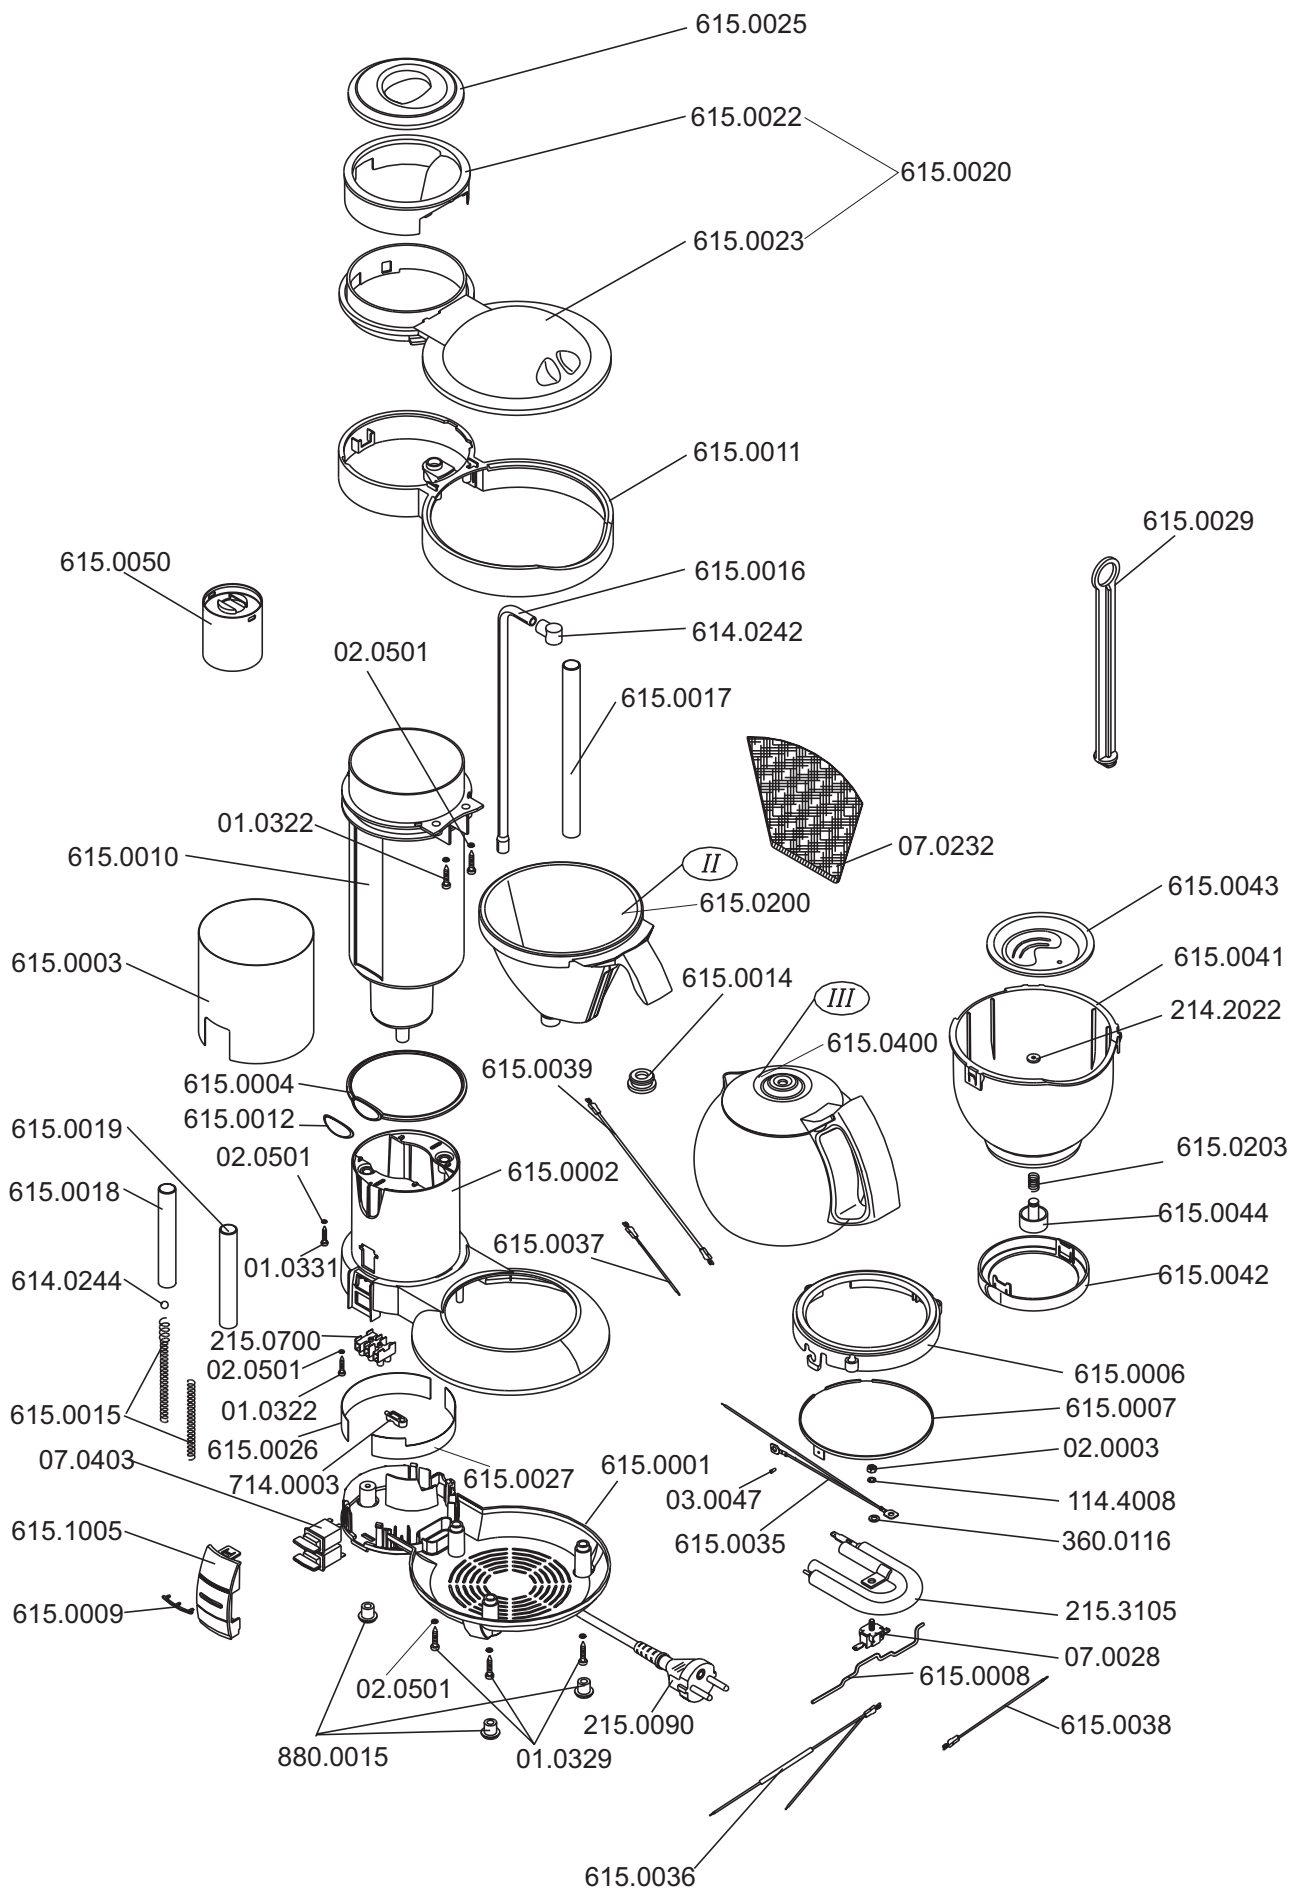

I AUTOMATIC COFFEE / TEA MAKER TYPE 615.1 ZELMER HUNGARY

II AUTOMATIC COFFEE / TEA MAKER TYPE 615.1
ACCESSORIES 615.0200
ZELMER HUNGARY

III AUTOMATIC COFFEE / TEA MAKER TYPE 615.1
ACCESSORIES 615.0400
ZELMER HUNGARY

IV ELECTRIC DIAGRAM OF THE AUTOMATIC OF COFFE / TEA MAKER TYPE 615.1 ZELMER HUNGARY