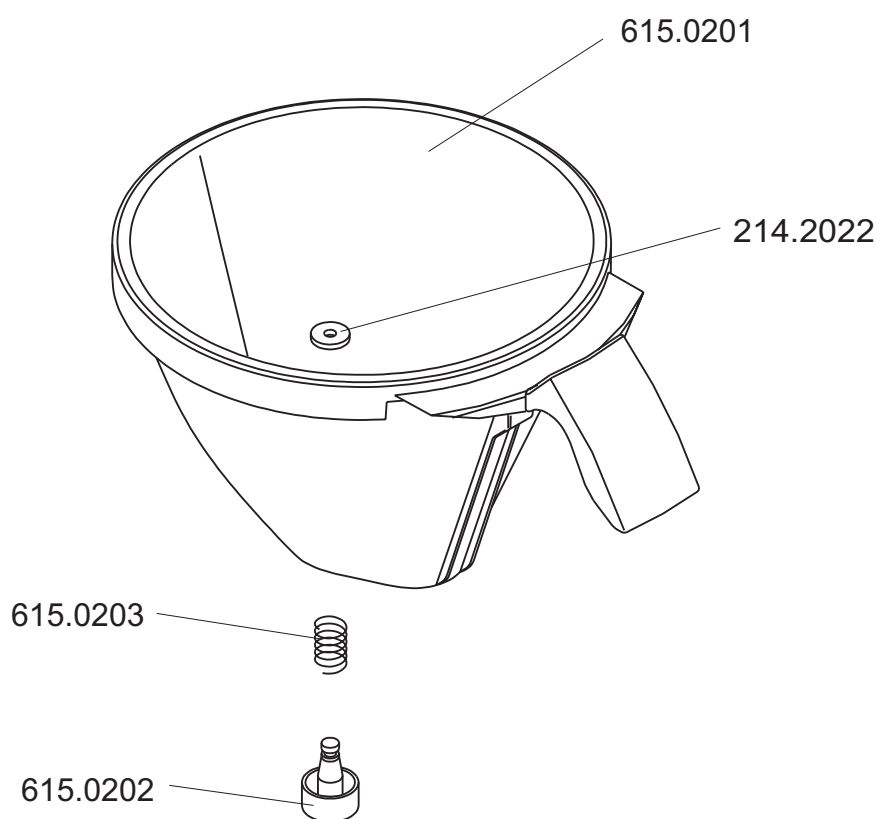

I AUTOMATIC COFFEE / TEA MAKER TYPE 615.1 ZELMER HUNGARY

II AUTOMATIC COFFEE / TEA MAKER TYPE 615.1
ACCESSORIES 615.0200
ZELMER HUNGARY

III AUTOMATIC COFFEE / TEA MAKER TYPE 615.1
ACCESSORIES 615.0400
ZELMER HUNGARY

IV ELECTRIC DIAGRAM OF THE AUTOMATIC OF COFFE / TEA MAKER TYPE 615.1 ZELMER HUNGARY