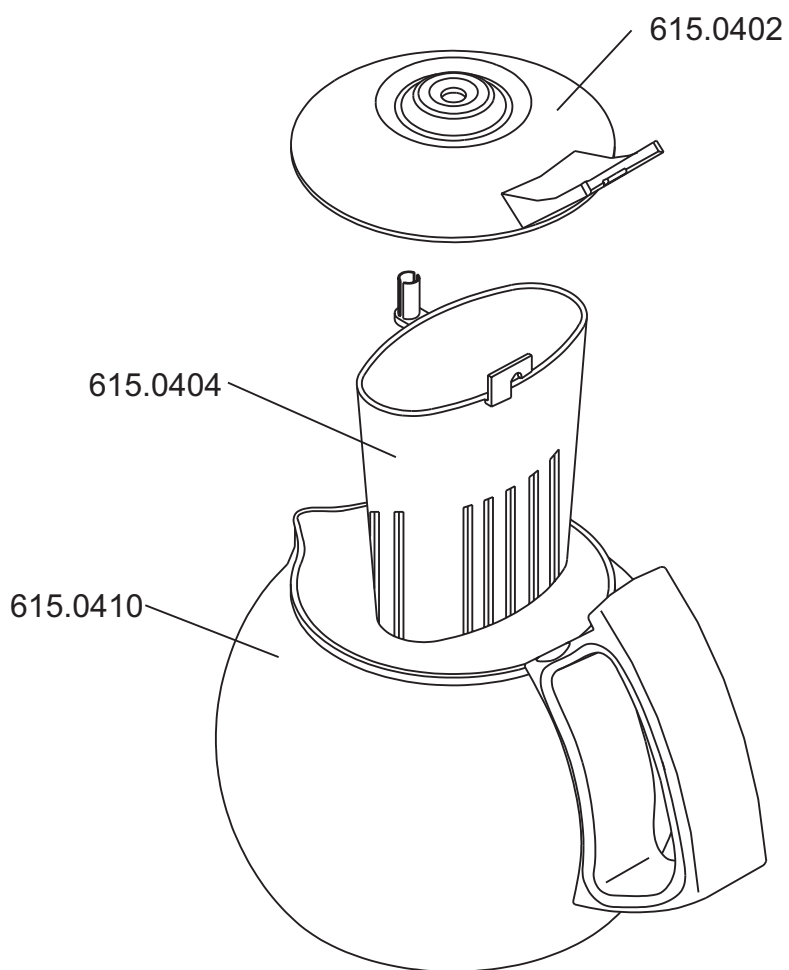

I AUTOMATIC COFFEE / TEA MAKER TYPE 615.1 ZELMER HUNGARY

II AUTOMATIC COFFEE / TEA MAKER TYPE 615.1
ACCESSORIES 615.0200
ZELMER HUNGARY

III AUTOMATIC COFFEE / TEA MAKER TYPE 615.1
ACCESSORIES 615.0400
ZELMER HUNGARY

IV ELECTRIC DIAGRAM OF THE AUTOMATIC OF COFFE / TEA MAKER TYPE 615.1 ZELMER HUNGARY