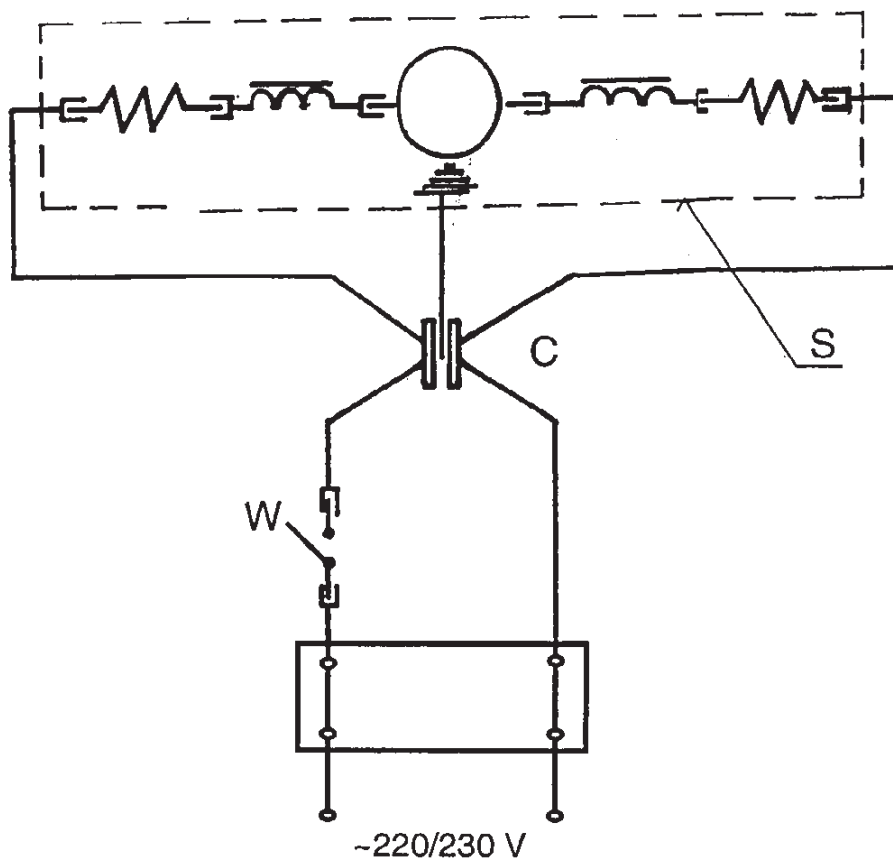

# IV ELECTRIC DIAGRAM OF THE MEAT MINCER TYPE 686.5 ZELMER HUNGARY

S - MOTOR  
C - CAPACITOR  
W - SWITCH

# III MOTOR 187.5000 OF THE MEAT MINCER TYPE 686.5 ZELMER HUNGARY

# I DRIVE OF MEAT MINCER TYPE 686.5 ZELMER HUNGARY