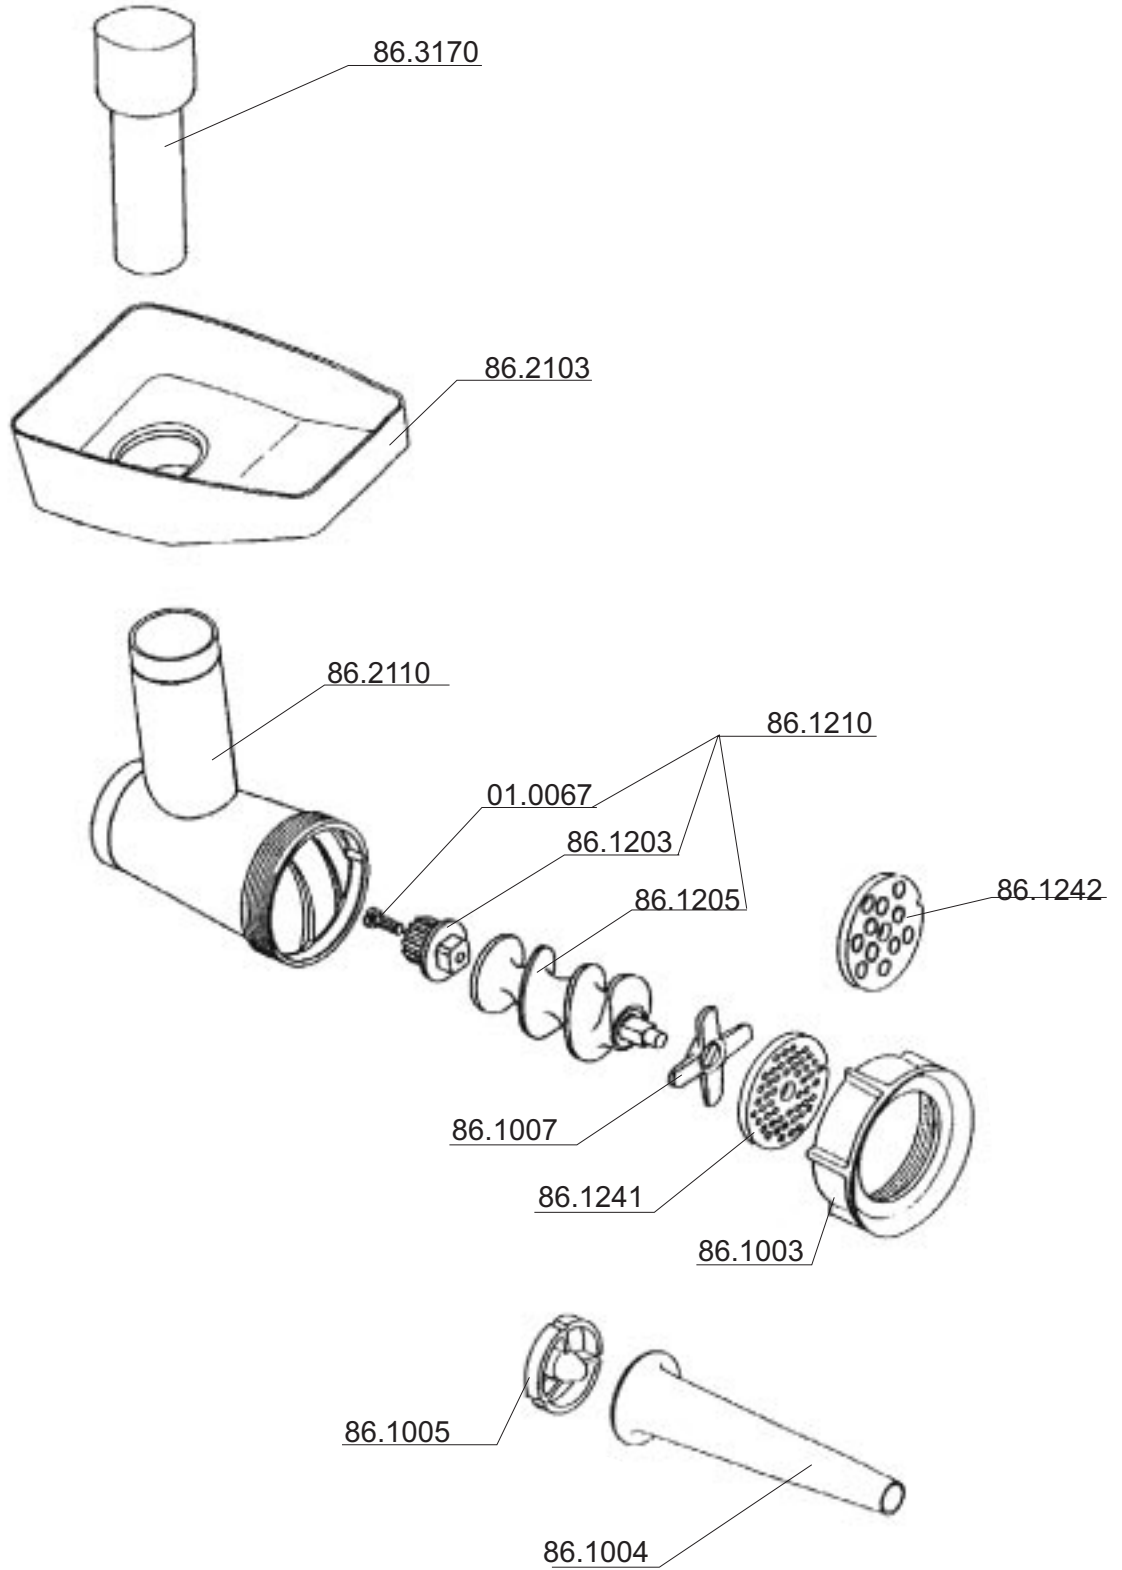

## II ACCESSORIES OF MEAT MINCER TYPE 686.5 ZELMER HUNGARY

# IV ELECTRIC DIAGRAM OF THE MEAT MINCER TYPE 686.5 ZELMER HUNGARY

S - MOTOR  
C - CAPACITOR  
W - SWITCH

# III MOTOR 187.5000 OF THE MEAT MINCER TYPE 686.5 ZELMER HUNGARY

# I DRIVE OF MEAT MINCER TYPE 686.5 ZELMER HUNGARY