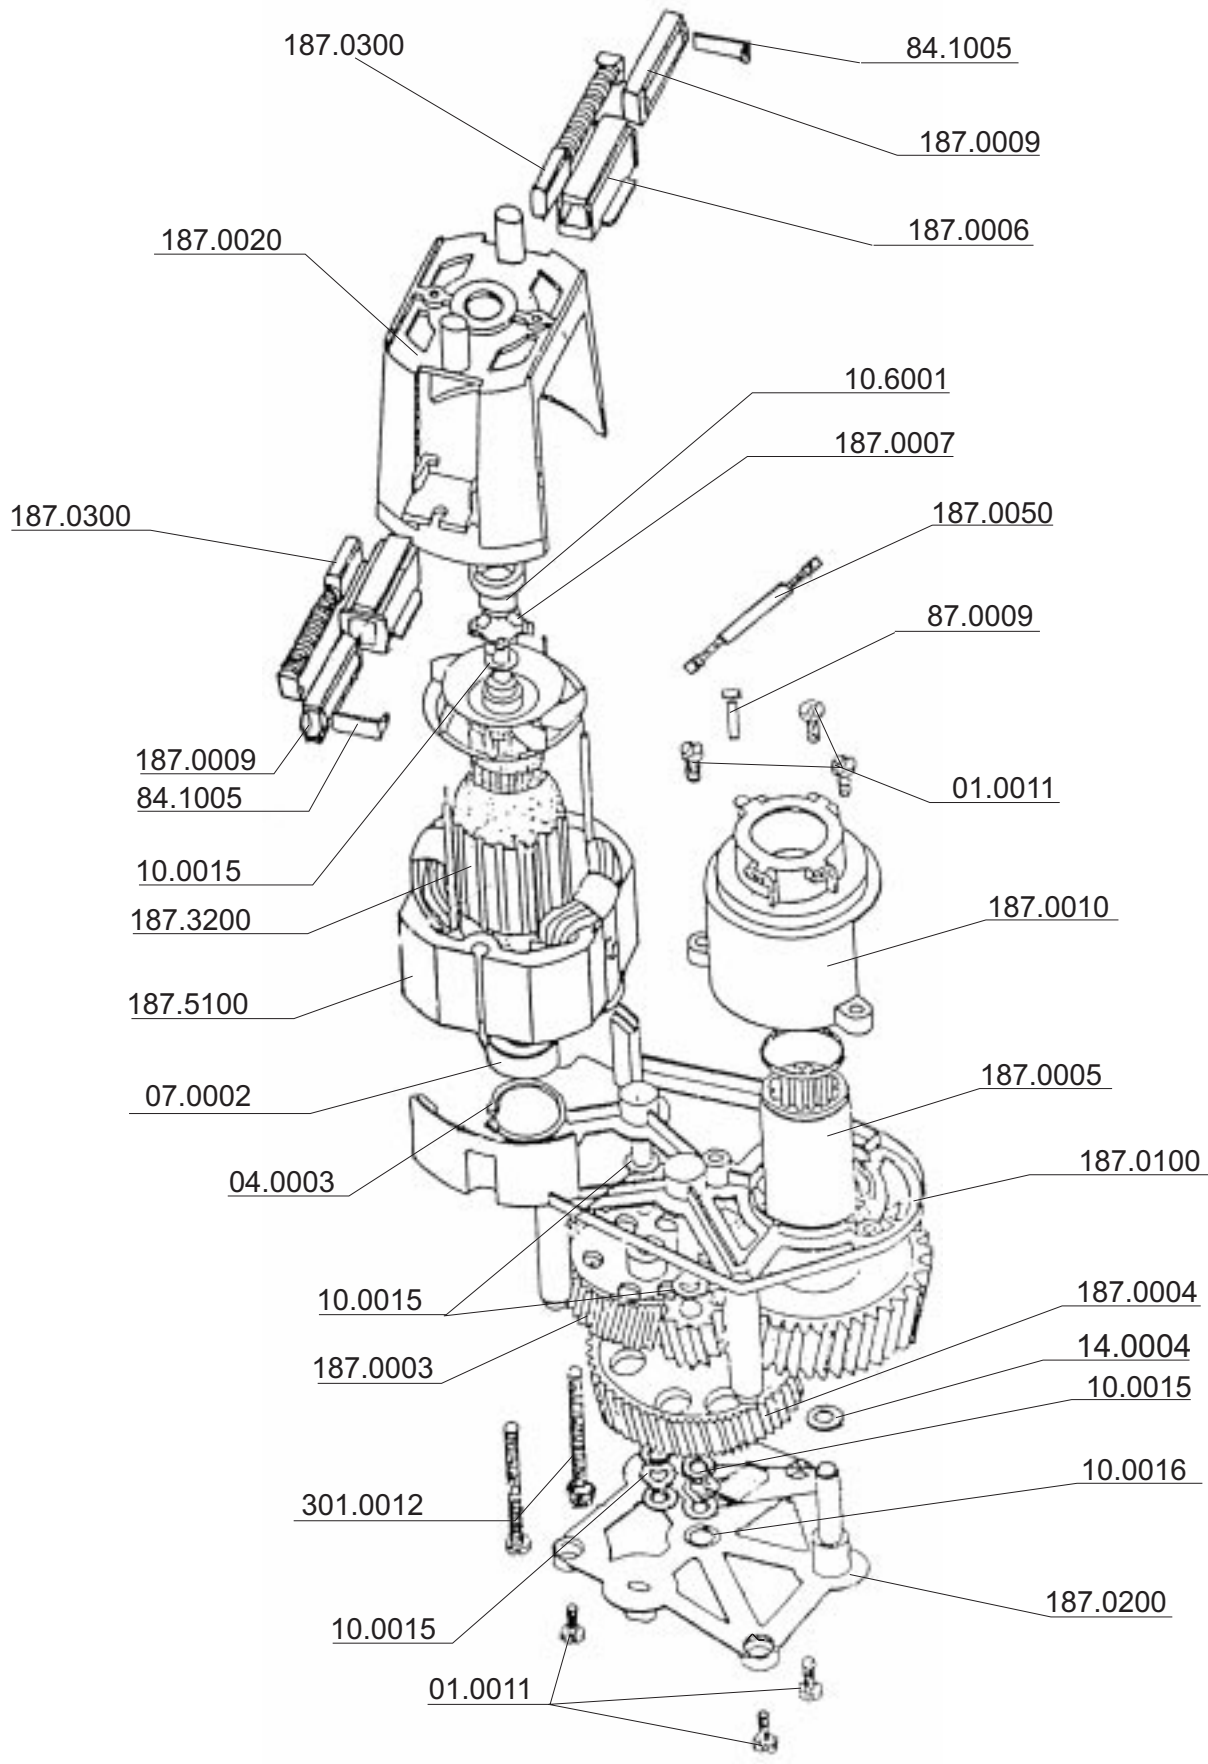

## II ACCESSORIES OF MEAT MINCER TYPE 686.5 ZELMER HUNGARY

# IV ELECTRIC DIAGRAM OF THE MEAT MINCER TYPE 686.5 ZELMER HUNGARY

S - MOTOR  
C - CAPACITOR  
W - SWITCH

# III MOTOR 187.5000 OF THE MEAT MINCER TYPE 686.5 ZELMER HUNGARY

# I DRIVE OF MEAT MINCER TYPE 686.5 ZELMER HUNGARY