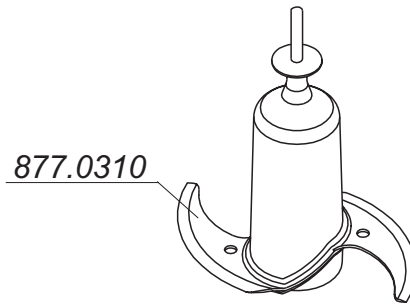

II FOODPROCESSOR TYP 877

ACCESSORIES

ZELMER HUNGARY