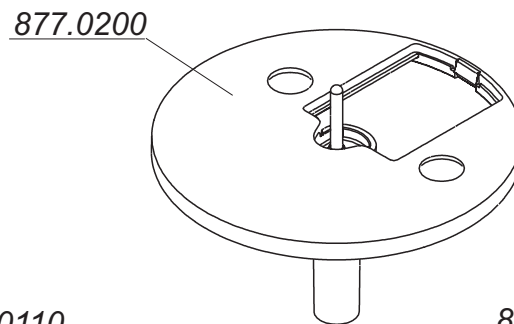

II FOODPROCESSOR TYP 877

ACCESSORIES

ZELMER HUNGARY