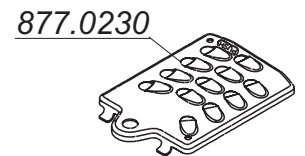

II FOODPROCESSOR TYP 877

ACCESSORIES

ZELMER HUNGARY