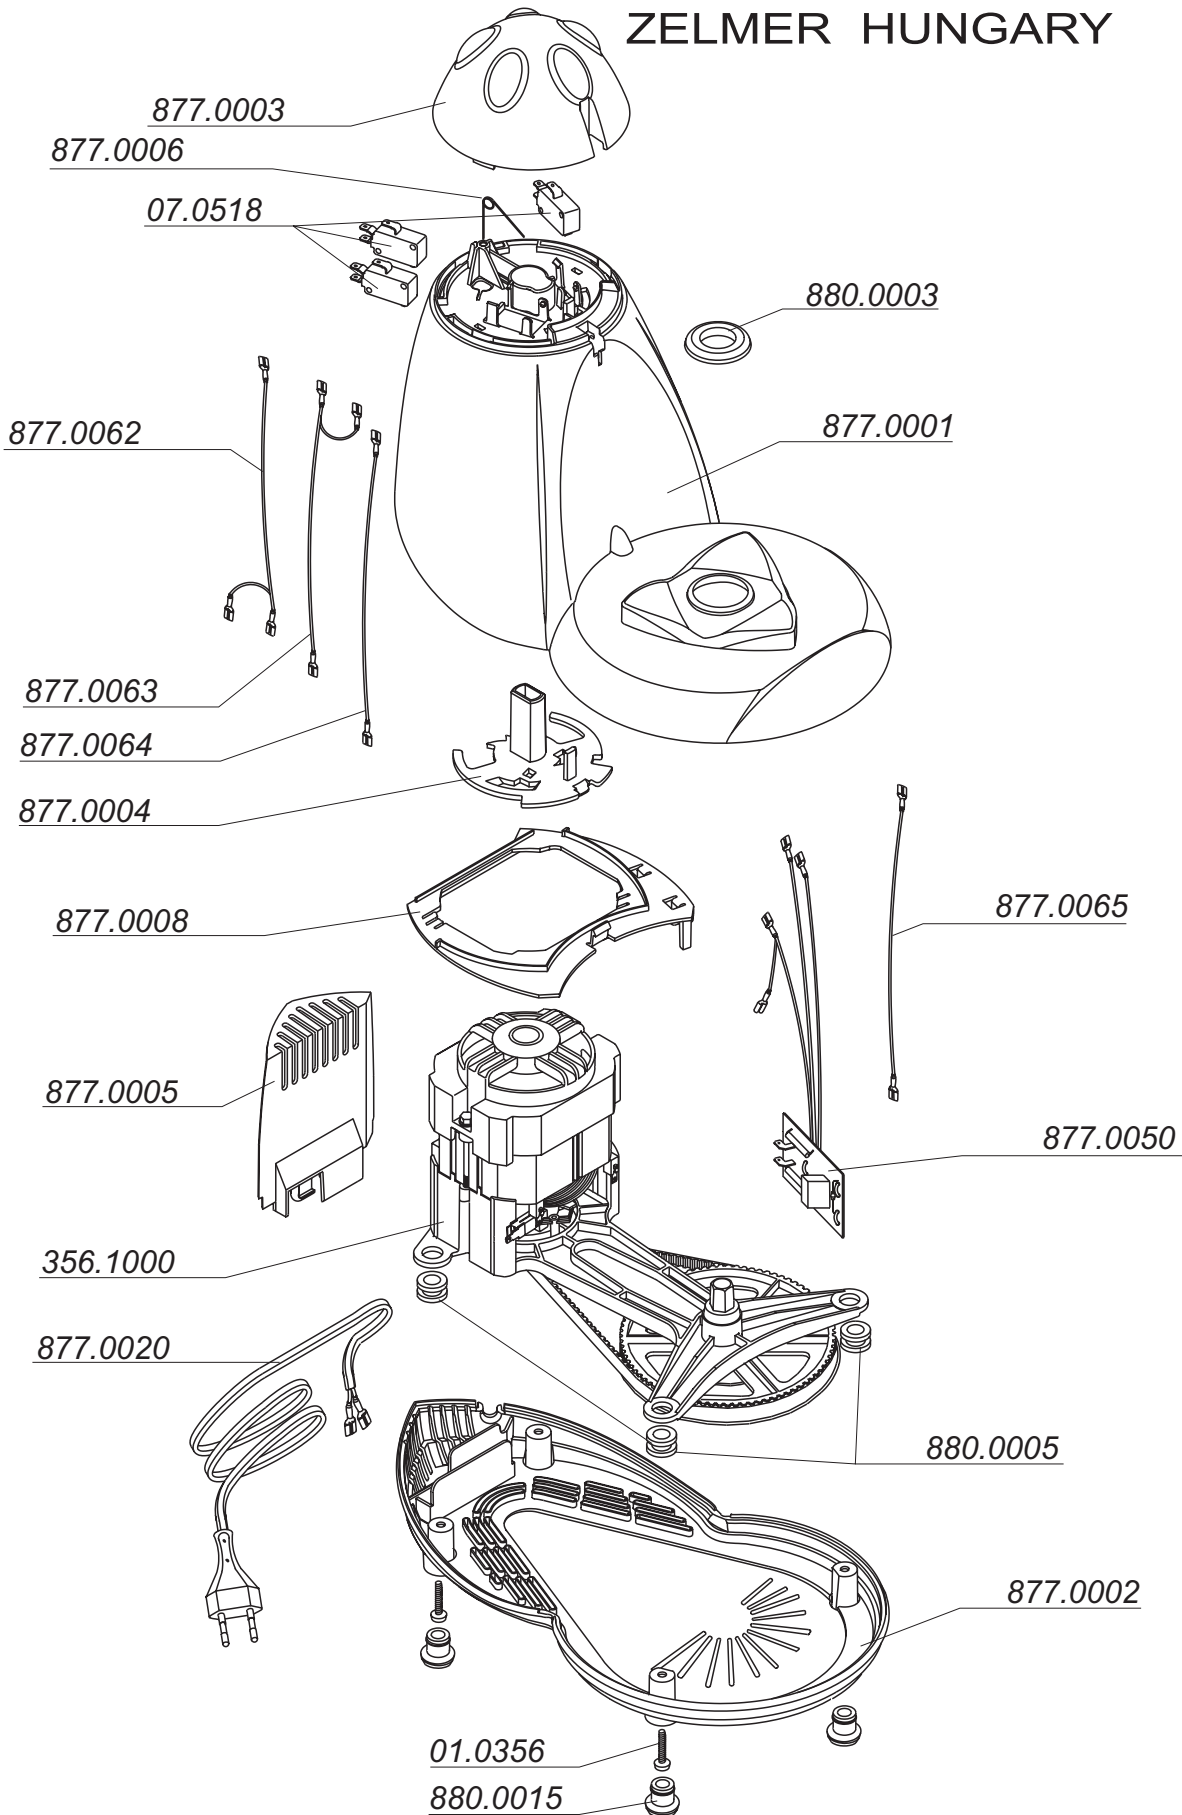

# FOODPROCESSOR TYP 877 (TURQUOISE RAL 5018 / WHITE) DRIVE UNIT ZELMER HUNGARY

# V DISMANTLE OF FOODPROCESSOR 877 ZELMER HUNGARY