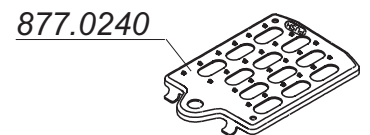

II FOODPROCESSOR TYP 877

ACCESSORIES

ZELMER HUNGARY