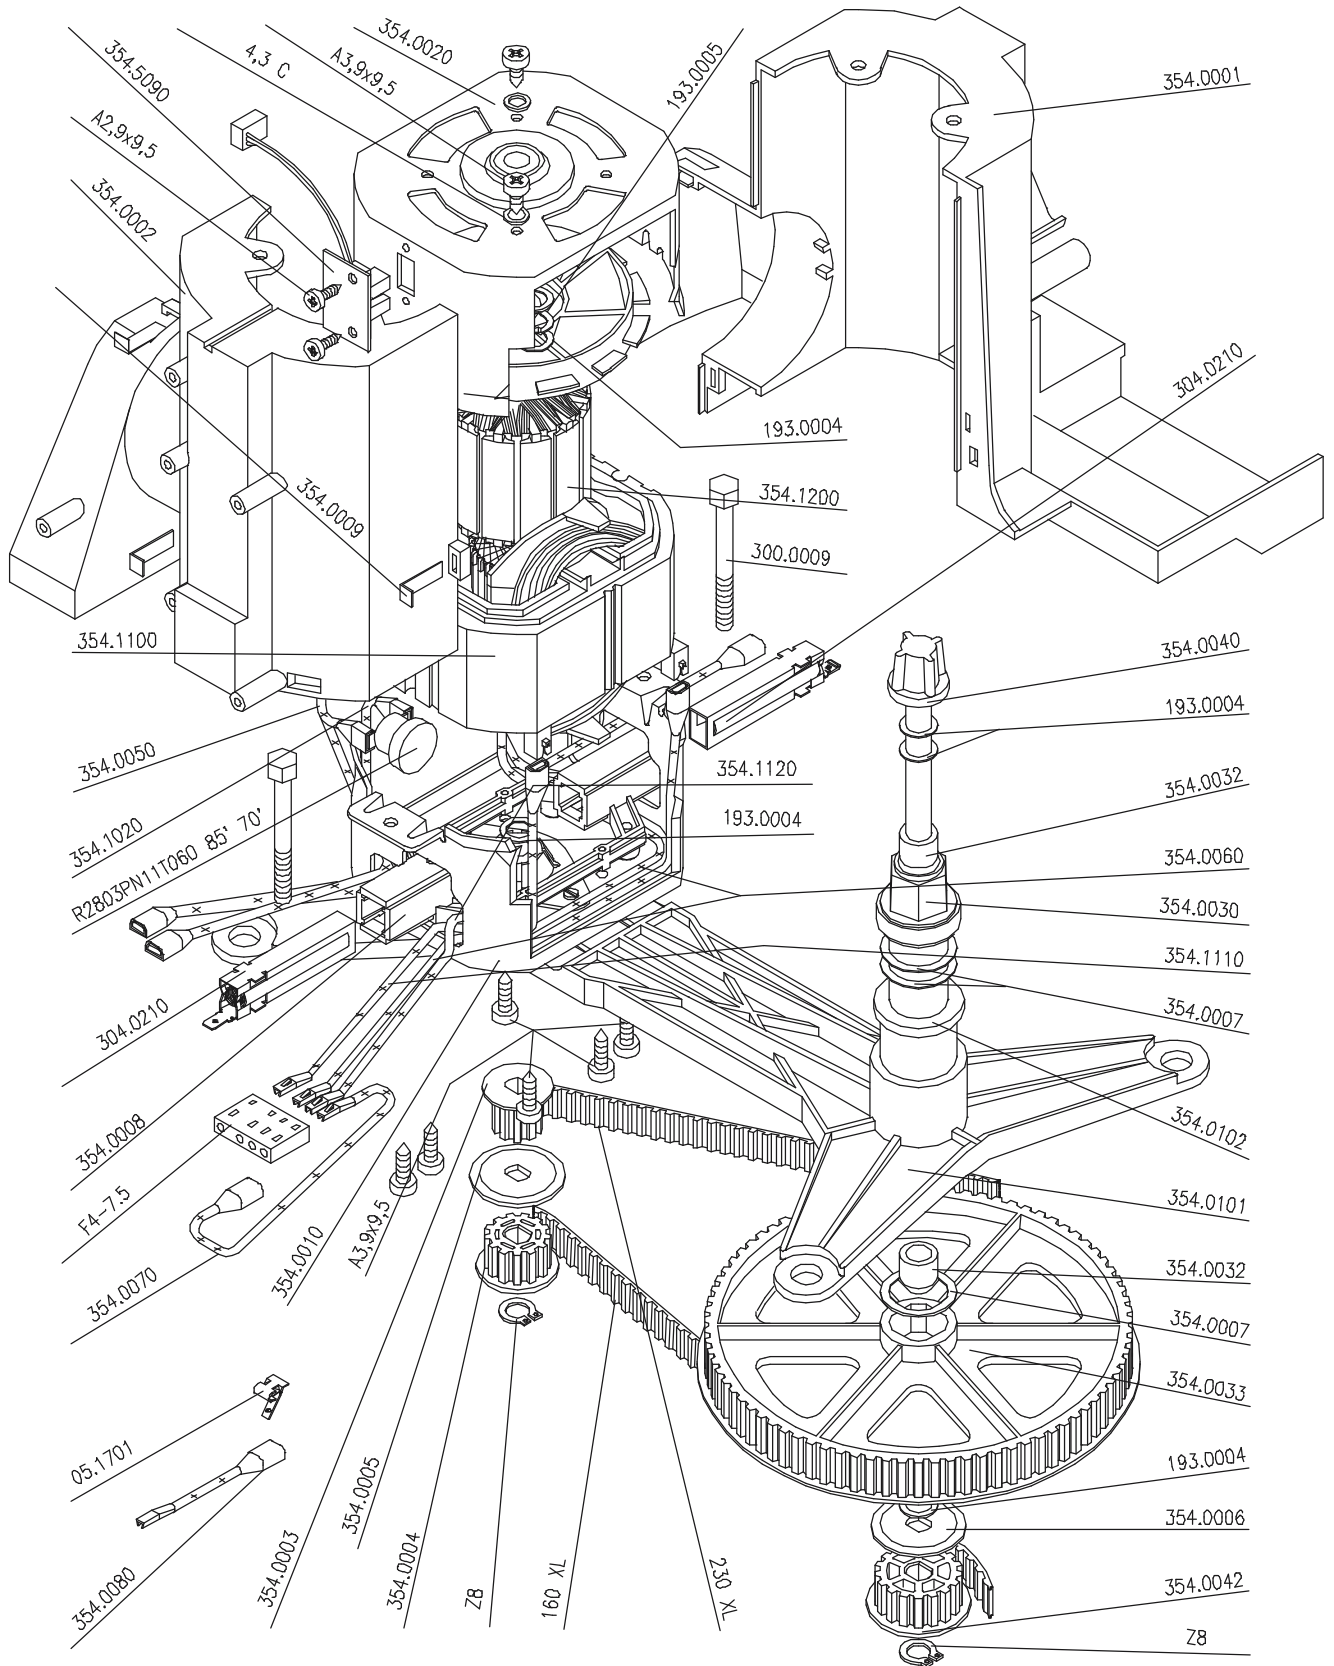

I FOOD PROCESSOR TYPE 880

II FOOD PROCESSOR ACCESSORIES

III Dough Mixer

IV Motor type 354.5000

V ELECTRIC DIAGRAM TYPE 880

VI Blender