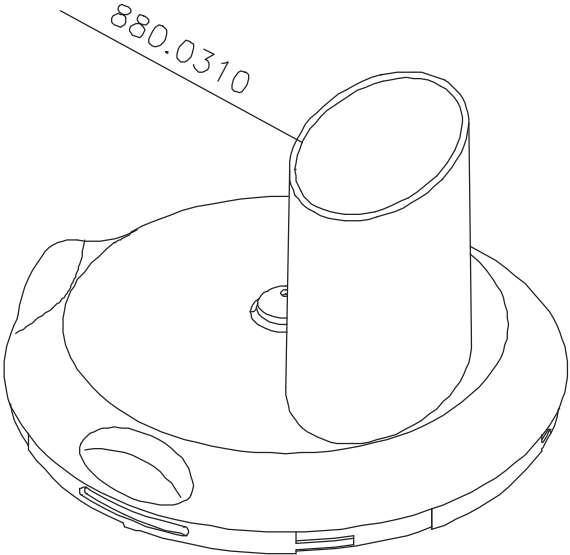

I FOOD PROCESSOR TYPE 880

II FOOD PROCESSOR ACCESSORIES

III Dough Mixer

IV Motor type 354.5000

V ELECTRIC DIAGRAM TYPE 880

VI Blender