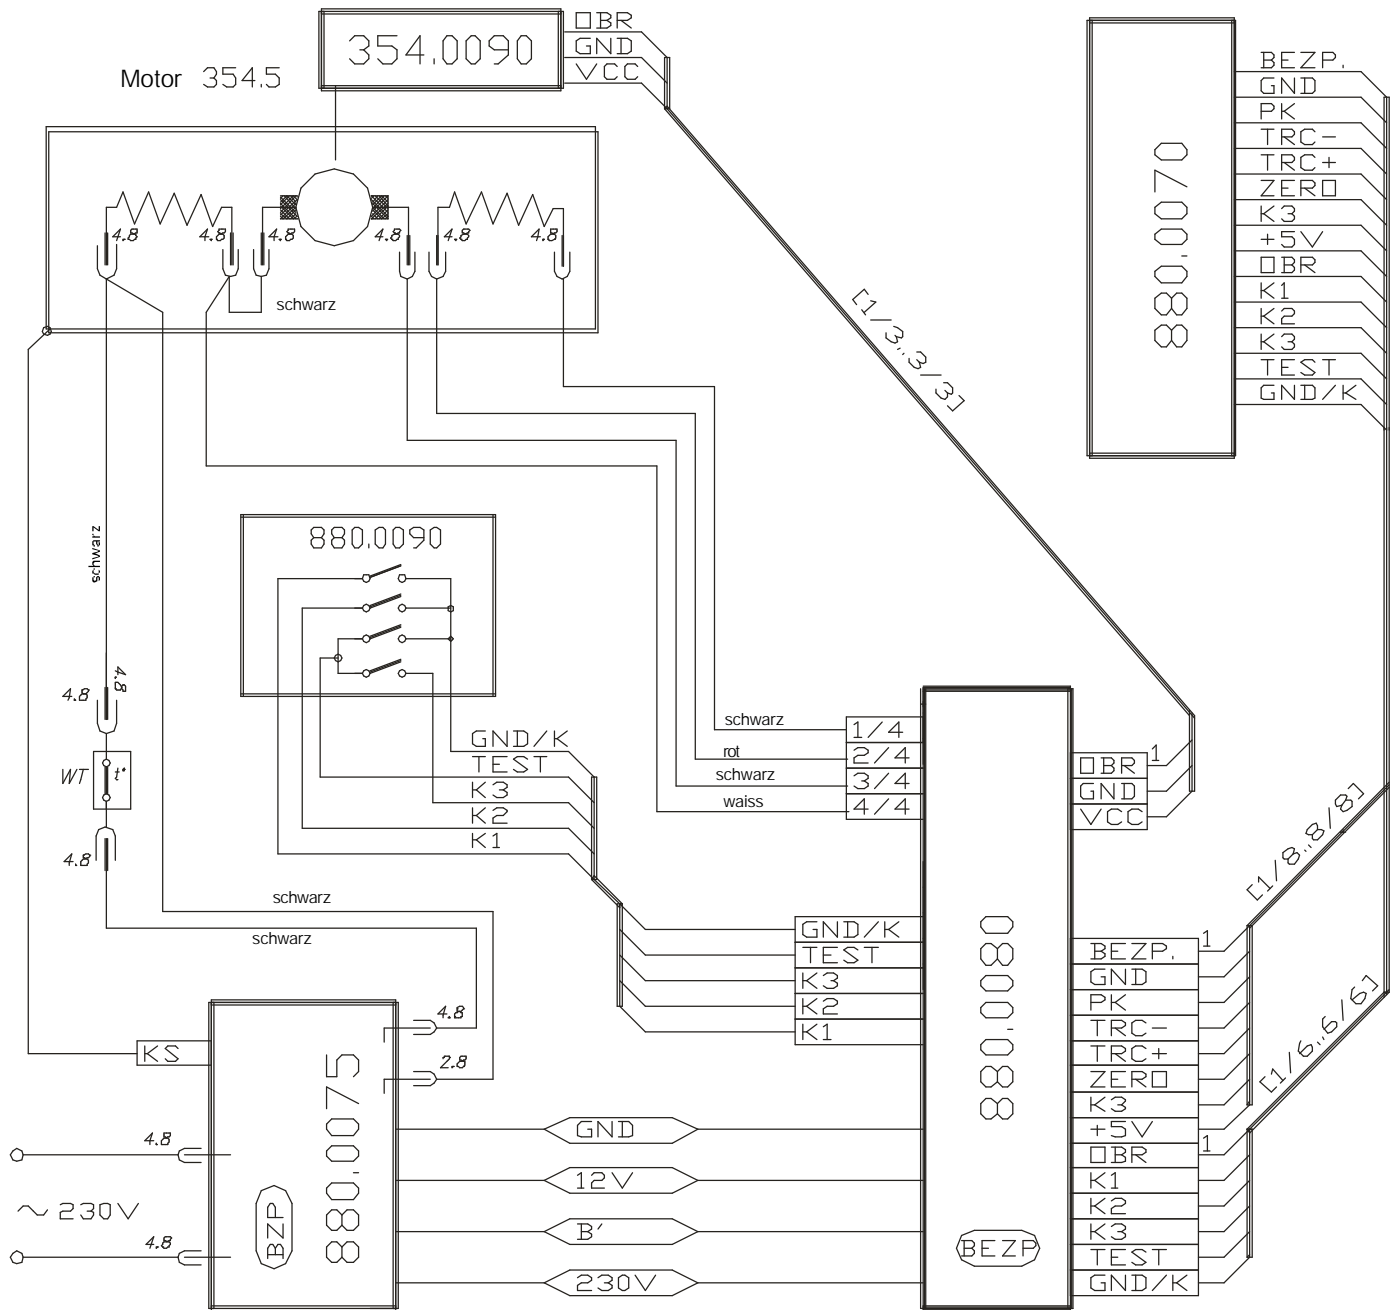

I FOOD PROCESSOR TYPE 880

II FOOD PROCESSOR ACCESSORIES

III Dough Mixer

IV Motor type 354.5000

V ELECTRIC DIAGRAM TYPE 880

VI Blender