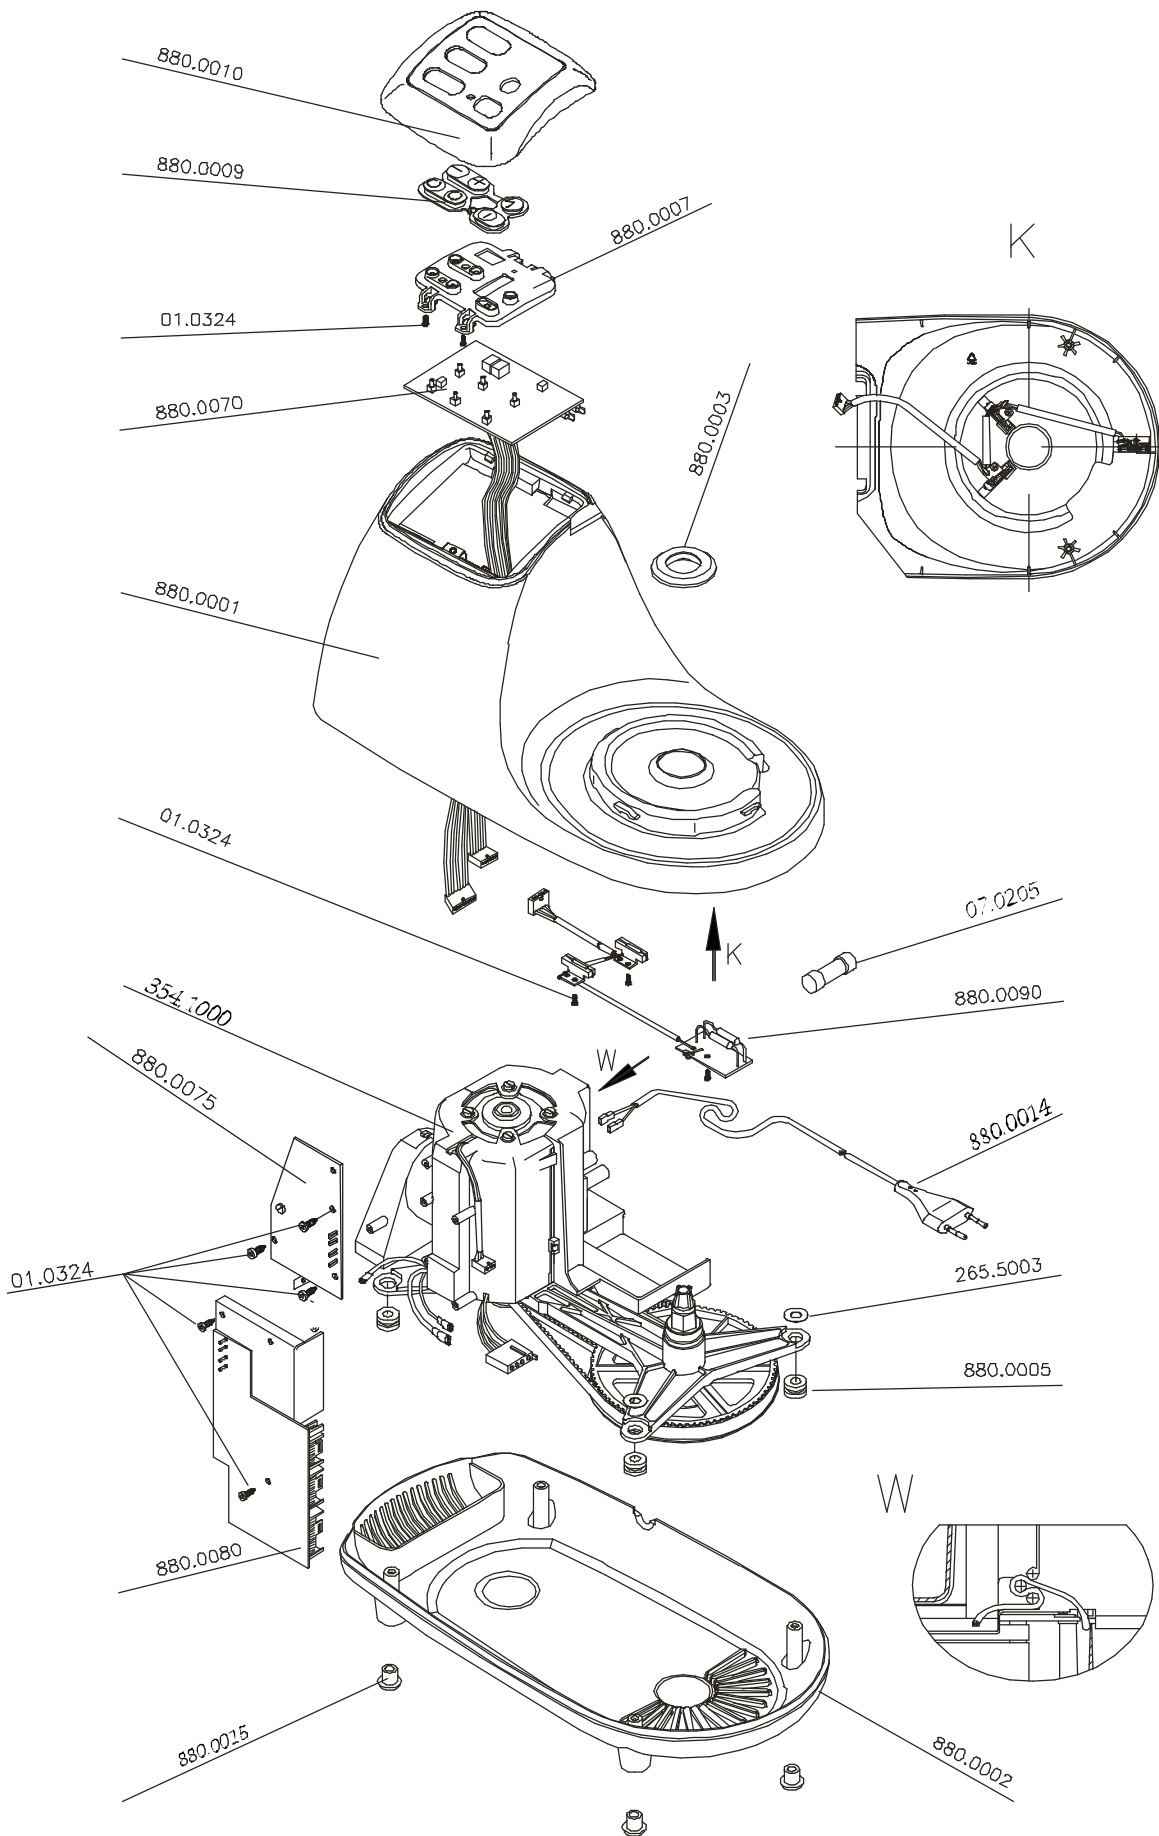

I FOOD PROCESSOR TYPE 880

II FOOD PROCESSOR ACCESSORIES

III Dough Mixer

IV Motor type 354.5000

V ELECTRIC DIAGRAM TYPE 880

VI Blender