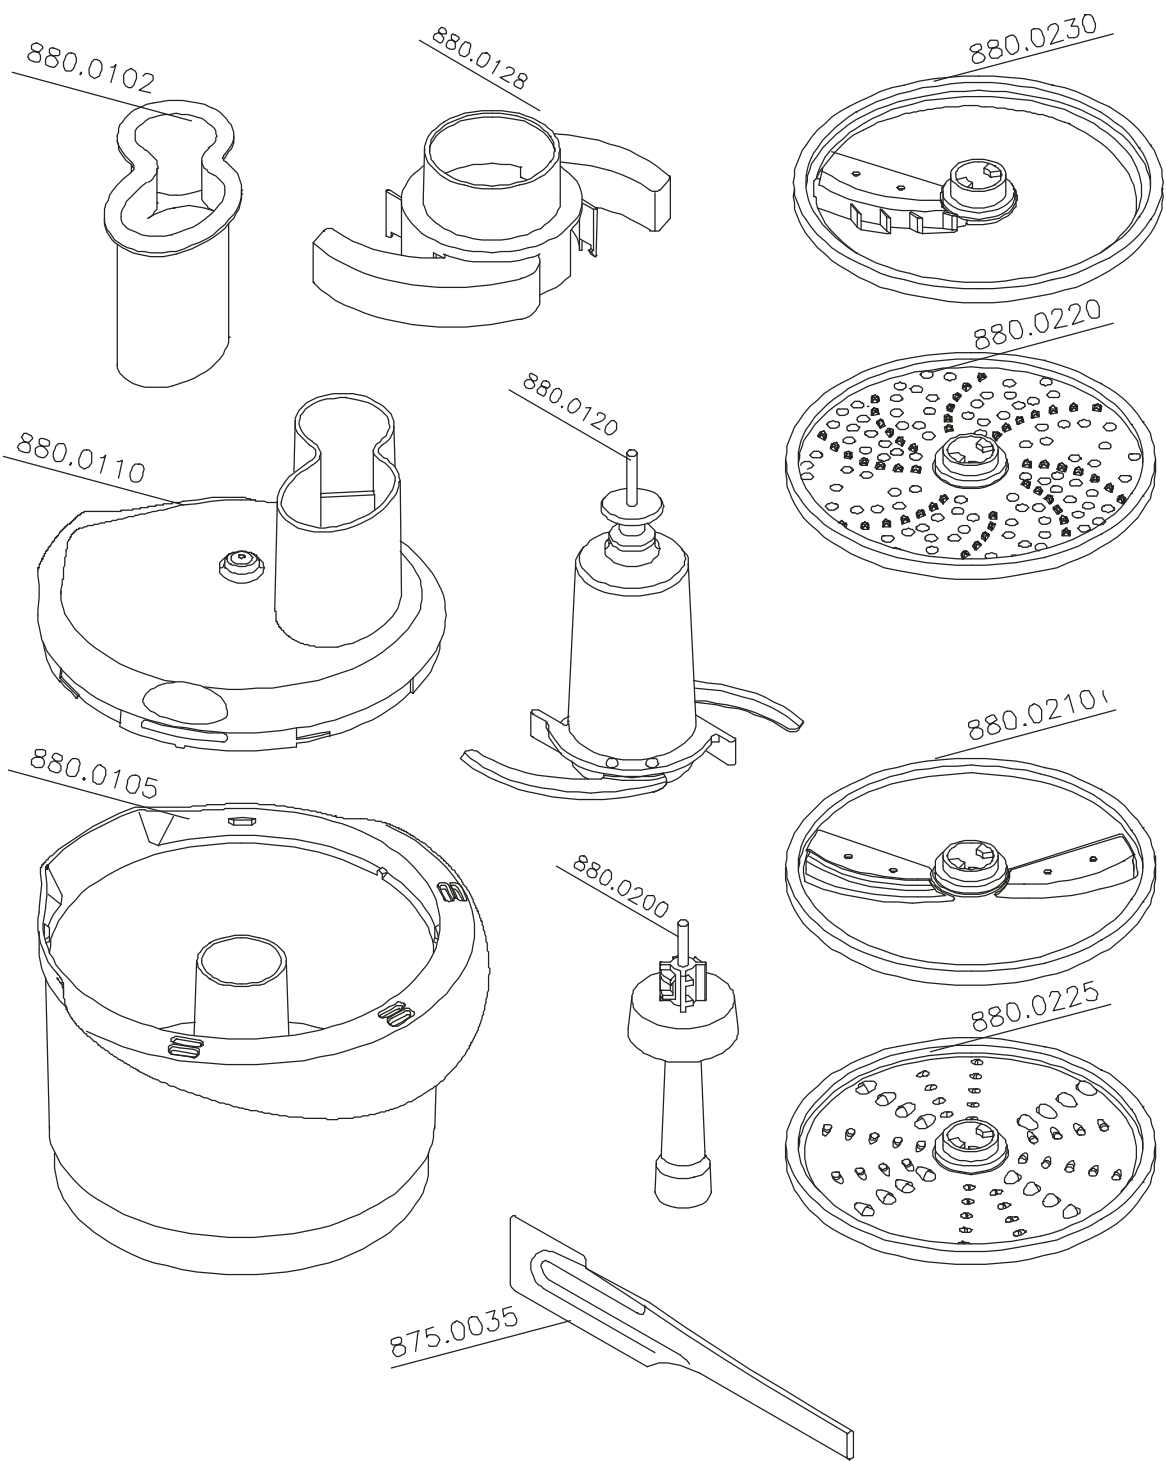

I FOOD PROCESSOR TYPE 880

II FOOD PROCESSOR ACCESSORIES

III Dough Mixer

IV Motor type 354.5000

V ELECTRIC DIAGRAM TYPE 880

VI Blender