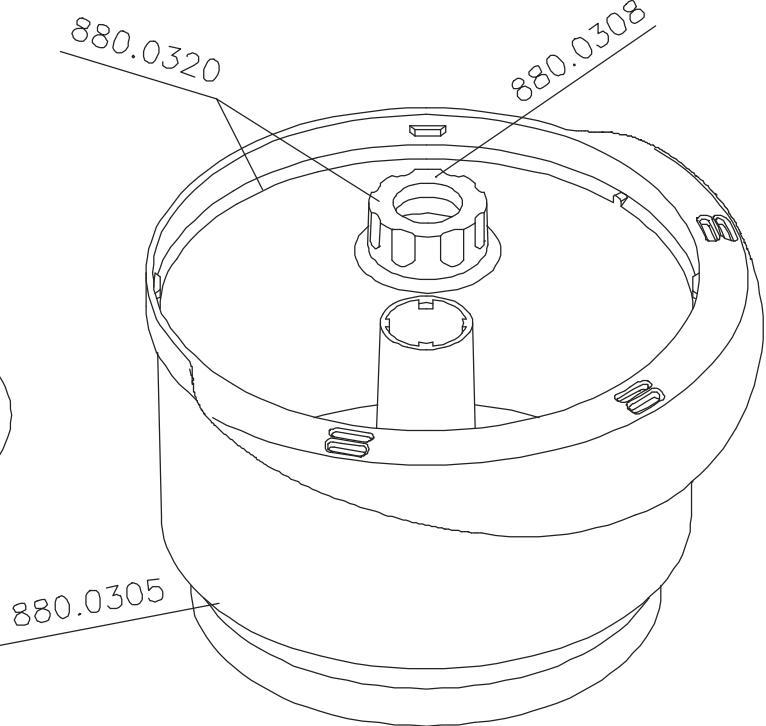

I FOOD PROCESSOR TYPE 880

II FOOD PROCESSOR ACCESSORIES

III Dough Mixer

IV Motor type 354.5000

V ELECTRIC DIAGRAM TYPE 880

VI Blender