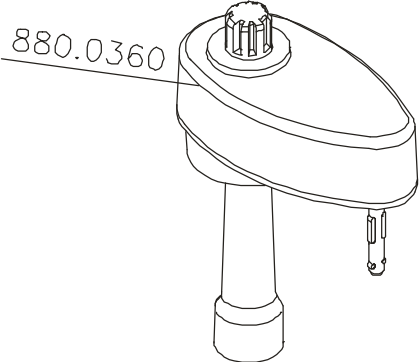

I FOOD PROCESSOR TYPE 880

II FOOD PROCESSOR ACCESSORIES

III Dough Mixer

IV Motor type 354.5000

V ELECTRIC DIAGRAM TYPE 880

VI Blender