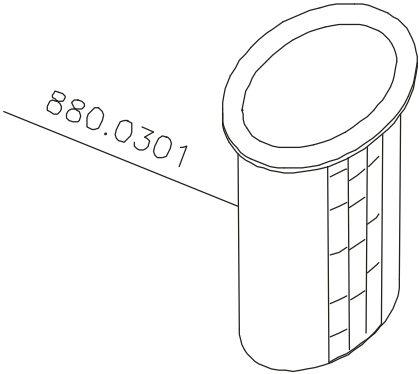

I FOOD PROCESSOR TYPE 880

II FOOD PROCESSOR ACCESSORIES

III Dough Mixer

IV Motor type 354.5000

V ELECTRIC DIAGRAM TYPE 880

VI Blender