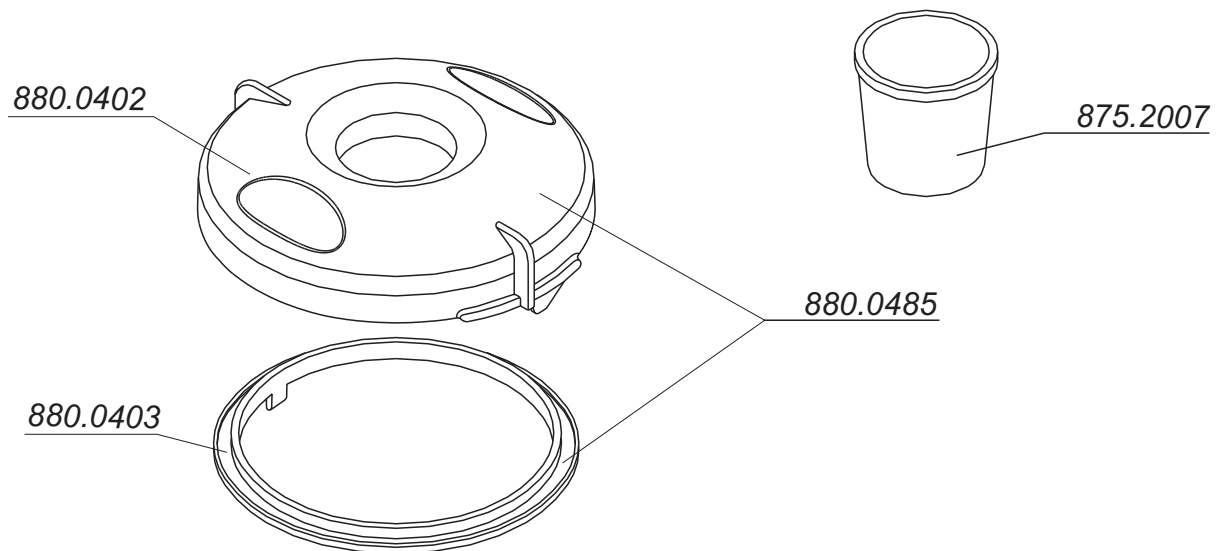

IV FOODPROCESSOR ZELMER TYPE 880.H ACCESSORIES - 880.0400 ZELMER HUNGARY