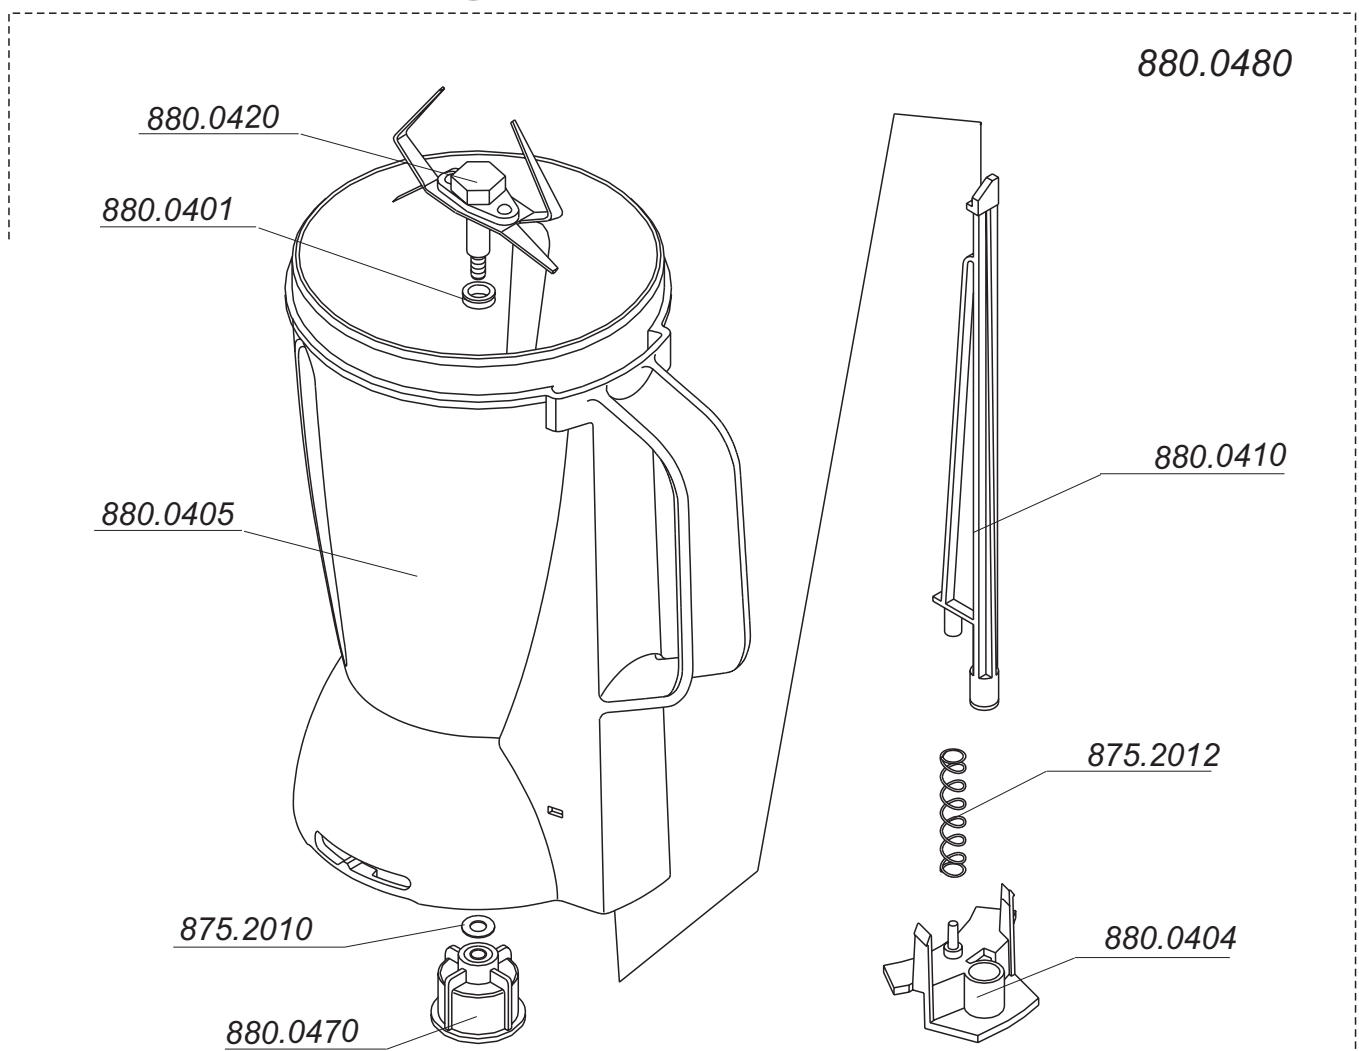

IV FOODPROCESSOR ZELMER TYPE 880.H ACCESSORIES - 880.0400 ZELMER HUNGARY